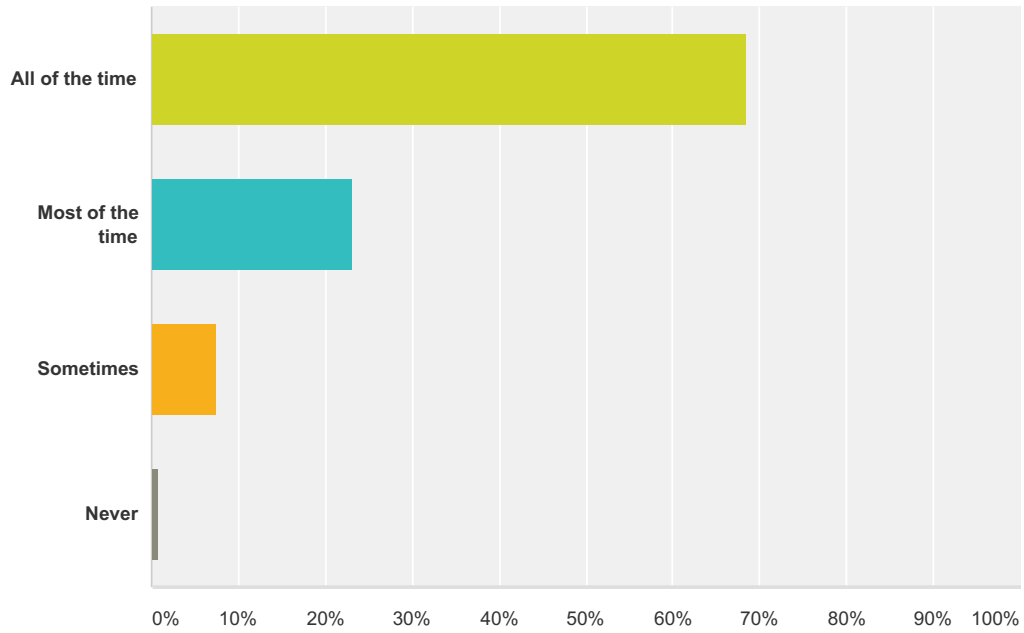

Q4 I enjoy praying silently.

Answered: 364 Skipped: 0

Answer Choices	Responses
All of the time	78.02% 284
Most of the time	16.21% 59
Sometimes	4.12% 15
Never	1.65% 6
Total	364

Q5 I enjoy singing and listening to hymns.

Answered: 363 Skipped: 1

Answer Choices	Responses
All of the time	71.90% 261
Most of the time	16.25% 59
Sometimes	10.47% 38
Never	1.38% 5
Total	363

Q6 I learn a lot in the Gospel Assemblies.

Answered: 362 Skipped: 2