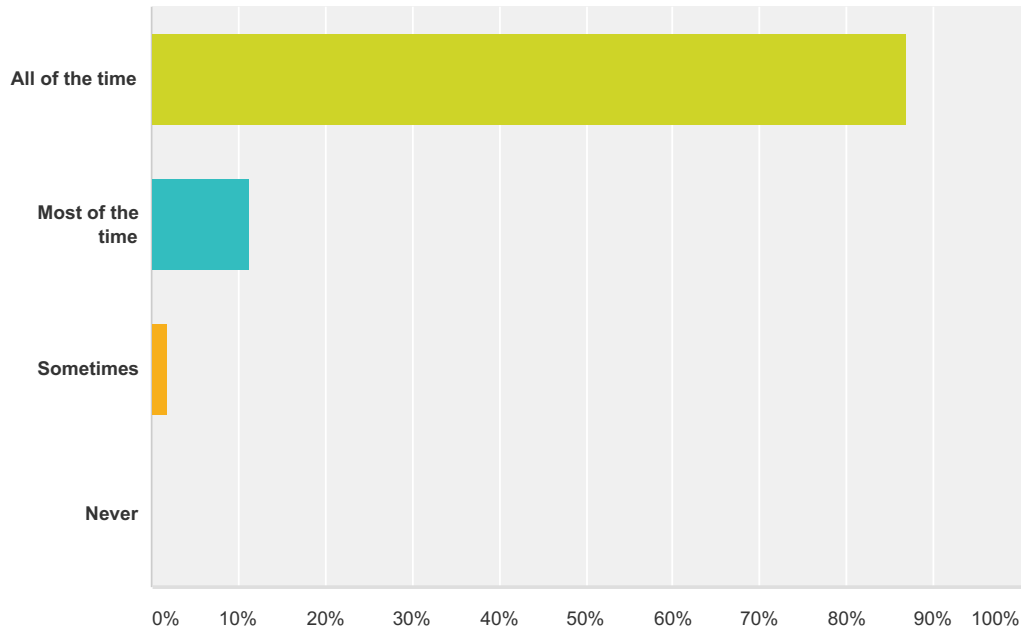

Answer Choices	Responses
All of the time	68.51% 248
Most of the time	23.20% 84
Sometimes	7.46% 27
Never	0.83% 3
Total	362

Q7 I enjoy the Gospel Assemblies.

Answered: 360 Skipped: 4

Answer Choices	Responses
All of the time	68.06% 245
Most of the time	23.33% 84
Sometimes	7.50% 27
Never	1.11% 4
Total	360

Q8 I learn a lot in R.E. lessons.

Answered: 358 Skipped: 6

Answer Choices	Responses
All of the time	80.17% 287
Most of the time	15.92% 57
Sometimes	3.91% 14
Never	0.00% 0
Total	358

Q9 I enjoy R.E. lessons.

Answered: 358 Skipped: 6

Answer Choices	Responses
All of the time	73.18% 262
Most of the time	20.95% 75
Sometimes	5.87% 21
Never	0.00% 0
Total	358

Q10 I care for others.

Answered: 358 Skipped: 6

Answer Choices	Responses	
All of the time	86.87%	311
Most of the time	11.17%	40
Sometimes	1.96%	7
Never	0.00%	0
Total		358