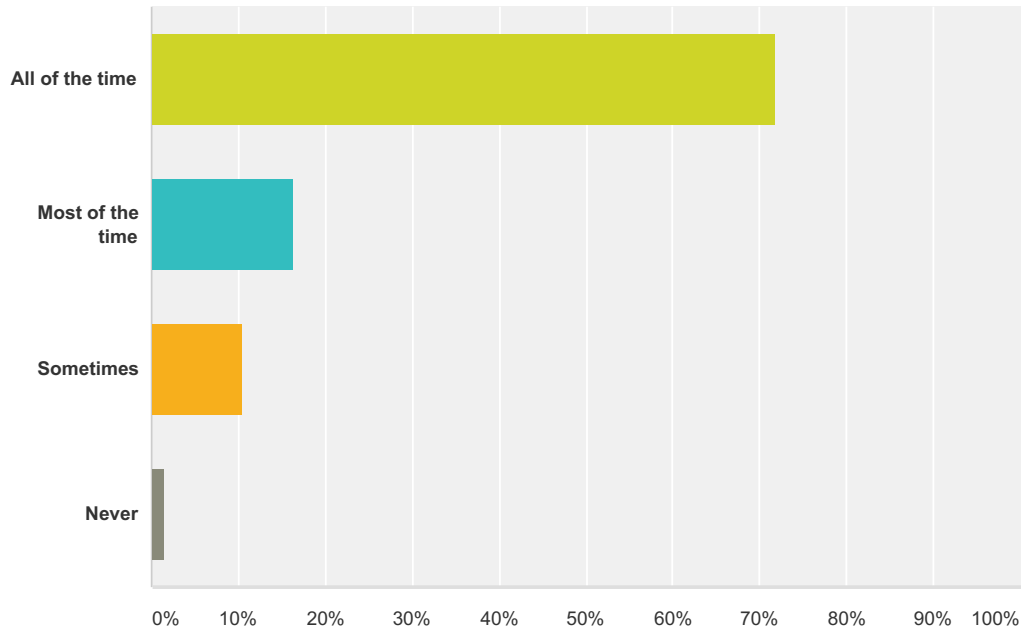

Q4 I enjoy praying silently.

Answered: 364 Skipped: 0

Answer Choices	Responses
All of the time	78.02% 284
Most of the time	16.21% 59
Sometimes	4.12% 15
Never	1.65% 6
Total	364

Q5 I enjoy singing and listening to hymns.

Answered: 363 Skipped: 1

Answer Choices	Responses
All of the time	71.90% 261
Most of the time	16.25% 59
Sometimes	10.47% 38
Never	1.38% 5
Total	363

Q6 I learn a lot in the Gospel Assemblies.

Answered: 362 Skipped: 2