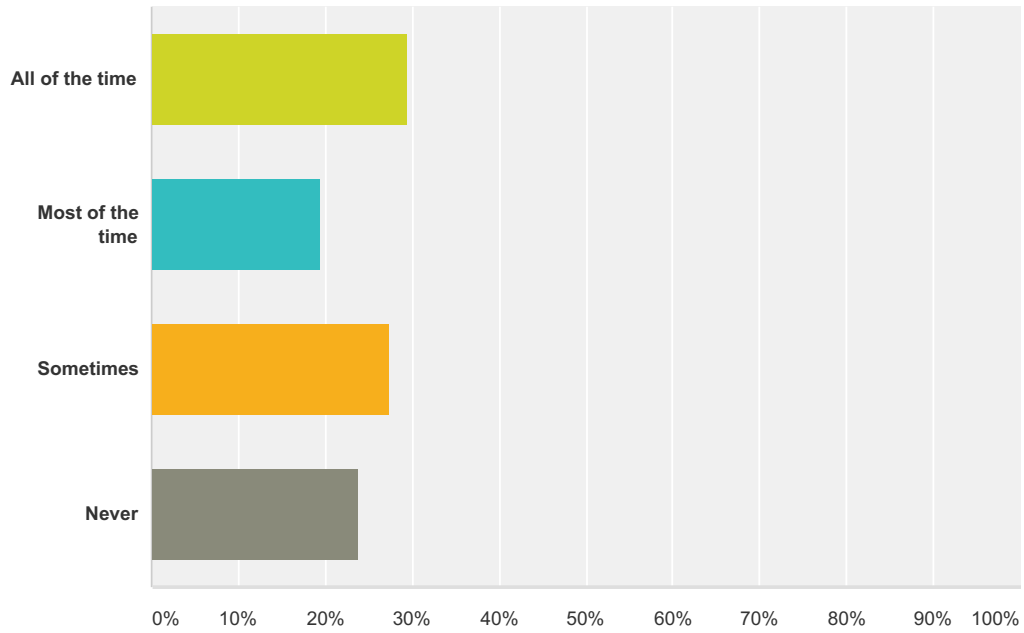

Answered: 358 Skipped: 6

Answer Choices	Responses
All of the time	73.18% 262
Most of the time	20.95% 75
Sometimes	5.87% 21
Never	0.00% 0
Total	358

Q10 I care for others.

Answered: 358 Skipped: 6

Answer Choices	Responses	
All of the time	86.87%	311
Most of the time	11.17%	40
Sometimes	1.96%	7
Never	0.00%	0
Total		358

Q11 I use the Pupil Voice Board.

Answered: 357 Skipped: 7

Answer Choices	Responses
All of the time	29.41% 105
Most of the time	19.33% 69
Sometimes	27.45% 98
Never	23.81% 85
Total	357

Q12 I go to Mass.

Answered: 356 Skipped: 8