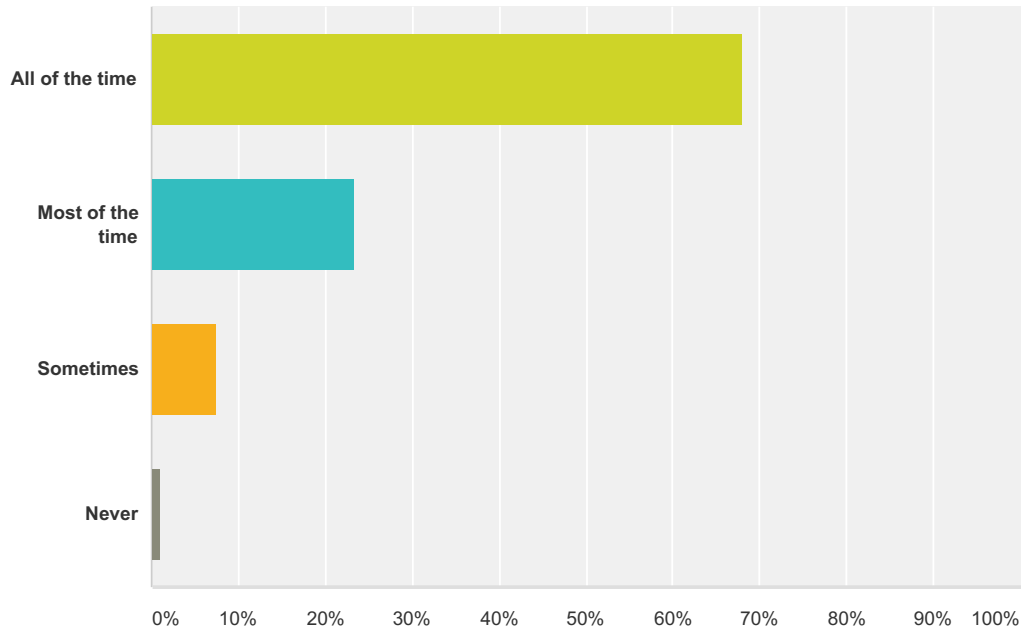

Answered: 363 Skipped: 1

Answer Choices	Responses
All of the time	71.90% 261
Most of the time	16.25% 59
Sometimes	10.47% 38
Never	1.38% 5
Total	363

Q6 I learn a lot in the Gospel Assemblies.

Answered: 362 Skipped: 2

Answer Choices	Responses
All of the time	68.51% 248
Most of the time	23.20% 84
Sometimes	7.46% 27
Never	0.83% 3
Total	362

Q7 I enjoy the Gospel Assemblies.

Answered: 360 Skipped: 4

Answer Choices	Responses
All of the time	68.06% 245
Most of the time	23.33% 84
Sometimes	7.50% 27
Never	1.11% 4
Total	360