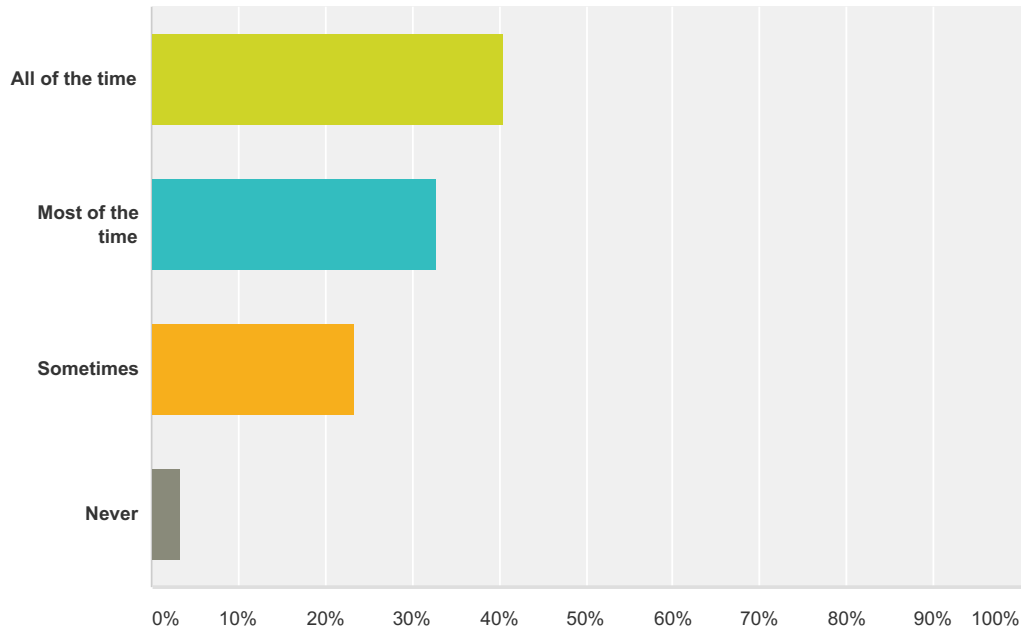

Answered: 358 Skipped: 6

Answer Choices	Responses
All of the time	73.18% 262
Most of the time	20.95% 75
Sometimes	5.87% 21
Never	0.00% 0
Total	358

Q10 I care for others.

Answered: 358 Skipped: 6

Answer Choices	Responses	
All of the time	86.87%	311
Most of the time	11.17%	40
Sometimes	1.96%	7
Never	0.00%	0
Total		358

Q11 I use the Pupil Voice Board.

Answered: 357 Skipped: 7

Answer Choices	Responses
All of the time	29.41% 105
Most of the time	19.33% 69
Sometimes	27.45% 98
Never	23.81% 85
Total	357

Q12 I go to Mass.

Answered: 356 Skipped: 8