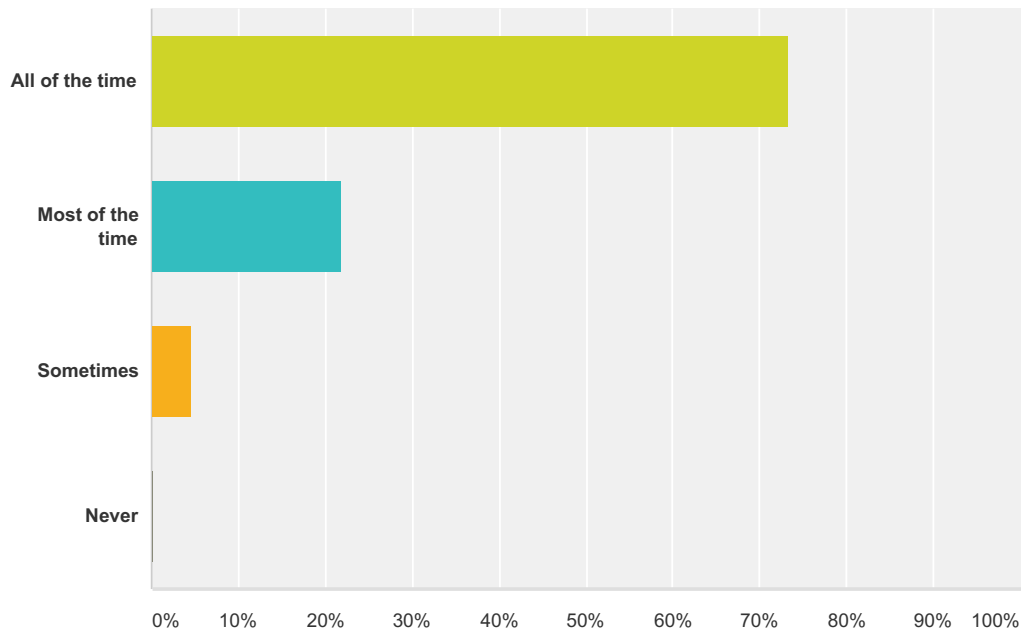

Q13 I live the Gospel message in school and outside of school.

Answered: 356 Skipped: 8

Answer Choices	Responses
All of the time	73.31% 261
Most of the time	21.91% 78
Sometimes	4.49% 16
Never	0.28% 1
Total	356