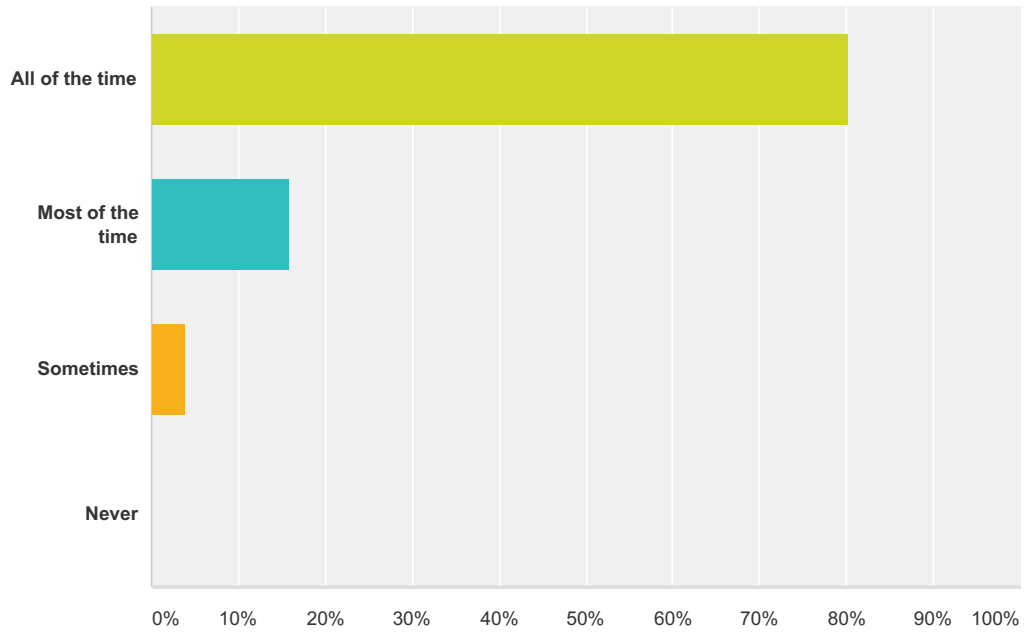

Answer Choices	Responses
All of the time	68.51% 248
Most of the time	23.20% 84
Sometimes	7.46% 27
Never	0.83% 3
Total	362

Q7 I enjoy the Gospel Assemblies.

Answered: 360 Skipped: 4

Answer Choices	Responses
All of the time	68.06% 245
Most of the time	23.33% 84
Sometimes	7.50% 27
Never	1.11% 4
Total	360

Q8 I learn a lot in R.E. lessons.

Answered: 358 Skipped: 6

Answer Choices	Responses
All of the time	80.17% 287
Most of the time	15.92% 57
Sometimes	3.91% 14
Never	0.00% 0
Total	358

Q9 I enjoy R.E. lessons.