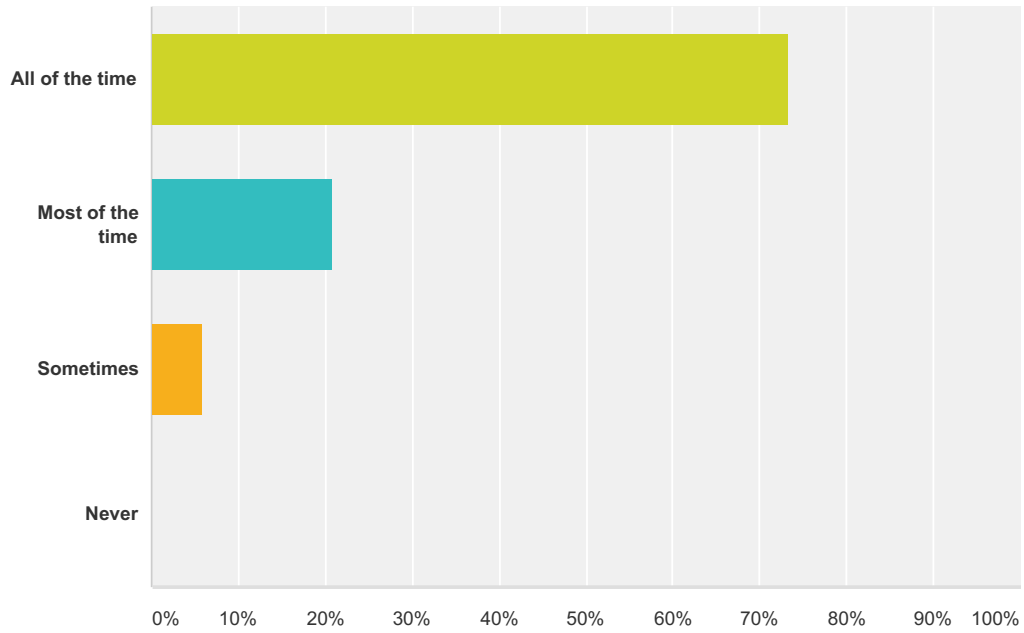

Answer Choices	Responses
All of the time	68.51% 248
Most of the time	23.20% 84
Sometimes	7.46% 27
Never	0.83% 3
Total	362

Q7 I enjoy the Gospel Assemblies.

Answered: 360 Skipped: 4

Answer Choices	Responses
All of the time	68.06% 245
Most of the time	23.33% 84
Sometimes	7.50% 27
Never	1.11% 4
Total	360

Q8 I learn a lot in R.E. lessons.

Answered: 358 Skipped: 6

Answer Choices	Responses
All of the time	80.17% 287
Most of the time	15.92% 57
Sometimes	3.91% 14
Never	0.00% 0
Total	358

Q9 I enjoy R.E. lessons.

Answered: 358 Skipped: 6

Answer Choices	Responses
All of the time	73.18% 262
Most of the time	20.95% 75
Sometimes	5.87% 21
Never	0.00% 0
Total	358

Q10 I care for others.

Answered: 358 Skipped: 6

Answer Choices	Responses	
All of the time	86.87%	311
Most of the time	11.17%	40
Sometimes	1.96%	7
Never	0.00%	0
Total		358