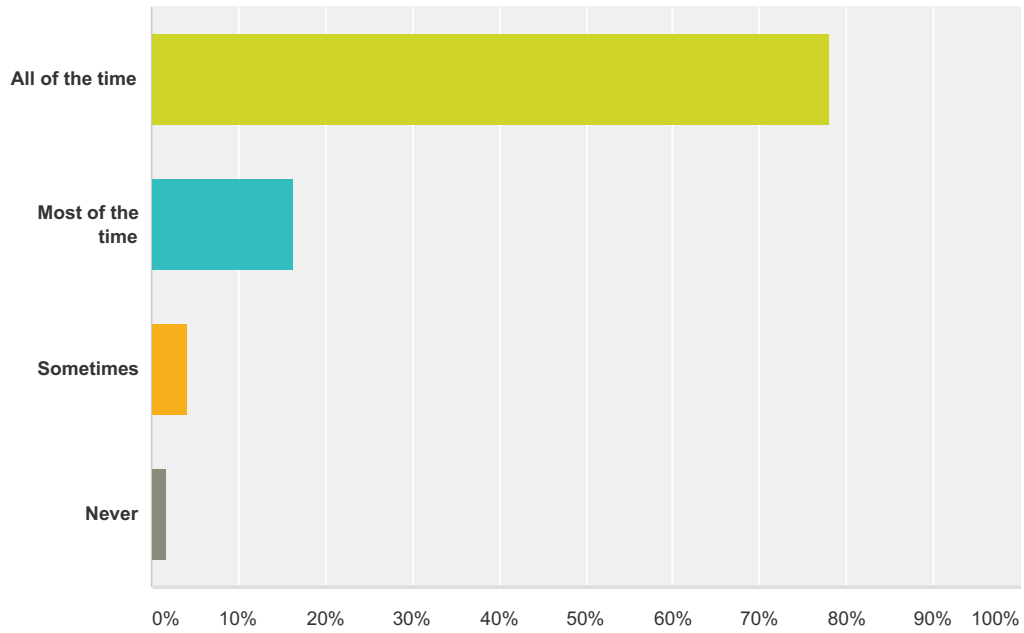

Q1 What is your full name? e.g. Joe Bloggs

Answered: 364 Skipped: 0

Q2 What class are you in?

Answered: 364 Skipped: 0

Q3 I enjoy praying with my class and the school.

Answered: 364 Skipped: 0

Answer Choices	Responses
All of the time	81.32% 296
Most of the time	15.38% 56
Sometimes	3.02% 11
Never	0.27% 1
Total	364

Q4 I enjoy praying silently.

Answered: 364 Skipped: 0

Answer Choices	Responses
All of the time	78.02% 284
Most of the time	16.21% 59
Sometimes	4.12% 15
Never	1.65% 6
Total	364

Q5 I enjoy singing and listening to hymns.