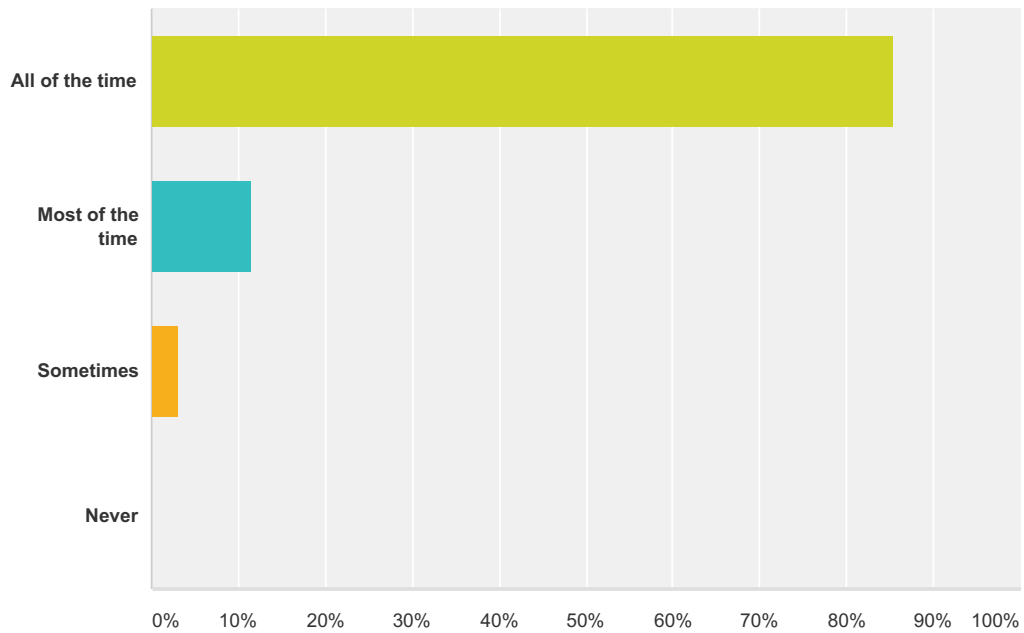

Q14 My school helps my Catholic faith grow stronger.

Answered: 354 Skipped: 10

Answer Choices	Responses	Count
All of the time	85.31%	302
Most of the time	11.58%	41
Sometimes	3.11%	11
Never	0.00%	0
Total		354