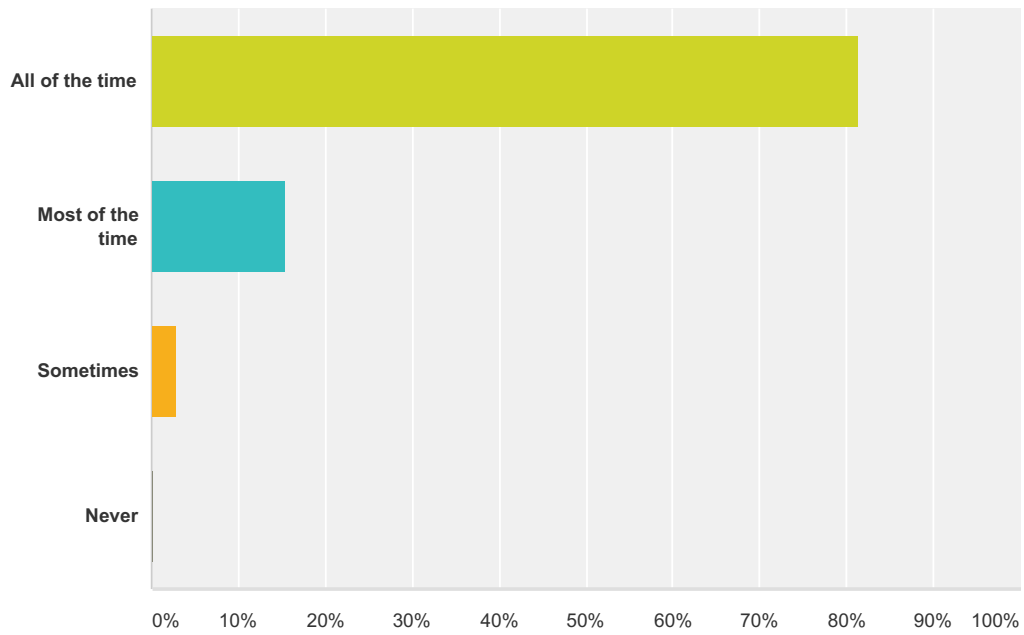

Q1 What is your full name? e.g. Joe Bloggs

Answered: 364 Skipped: 0

Q2 What class are you in?

Answered: 364 Skipped: 0

Q3 I enjoy praying with my class and the school.

Answered: 364 Skipped: 0

Answer Choices	Responses
All of the time	81.32% 296
Most of the time	15.38% 56
Sometimes	3.02% 11
Never	0.27% 1
Total	364