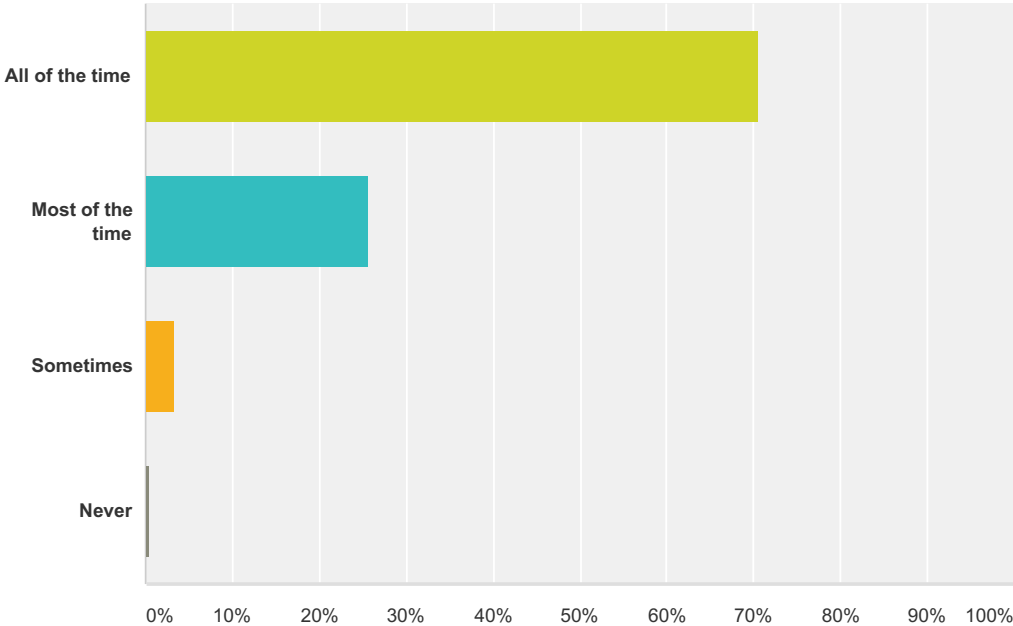

Q13 I live the Gospel message in school and outside of school.

Answered: 299 Skipped: 5

Answer Choices	Responses
All of the time	70.57% 211
Most of the time	25.75% 77
Sometimes	3.34% 10
Never	0.33% 1
Total	299