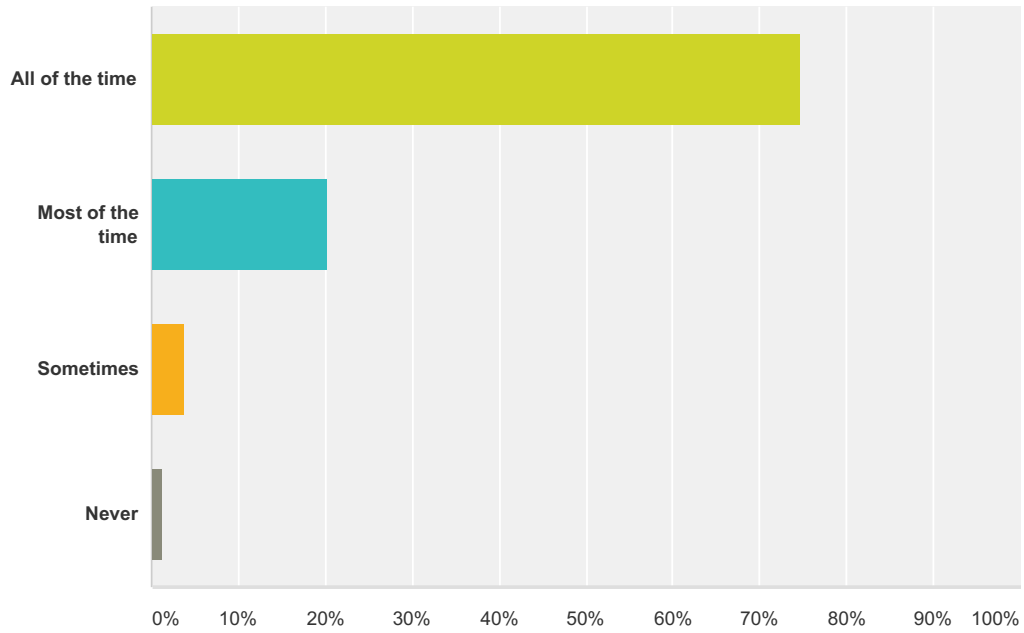

Q7 I enjoy the Gospel Assemblies.

Answered: 302 Skipped: 2

Answer Choices	Responses
All of the time	68.54% 207
Most of the time	22.85% 69
Sometimes	6.29% 19
Never	2.32% 7
Total	302

Q8 I learn a lot in R.E. lessons.

Answered: 302 Skipped: 2

Answer Choices	Responses	Count
All of the time	86.09%	260
Most of the time	11.59%	35
Sometimes	1.99%	6
Never	0.33%	1
Total		302

Q9 I enjoy R.E. lessons.

Answered: 301 Skipped: 3

Answer Choices	Responses
All of the time	74.75% 225
Most of the time	20.27% 61
Sometimes	3.65% 11
Never	1.33% 4
Total	301