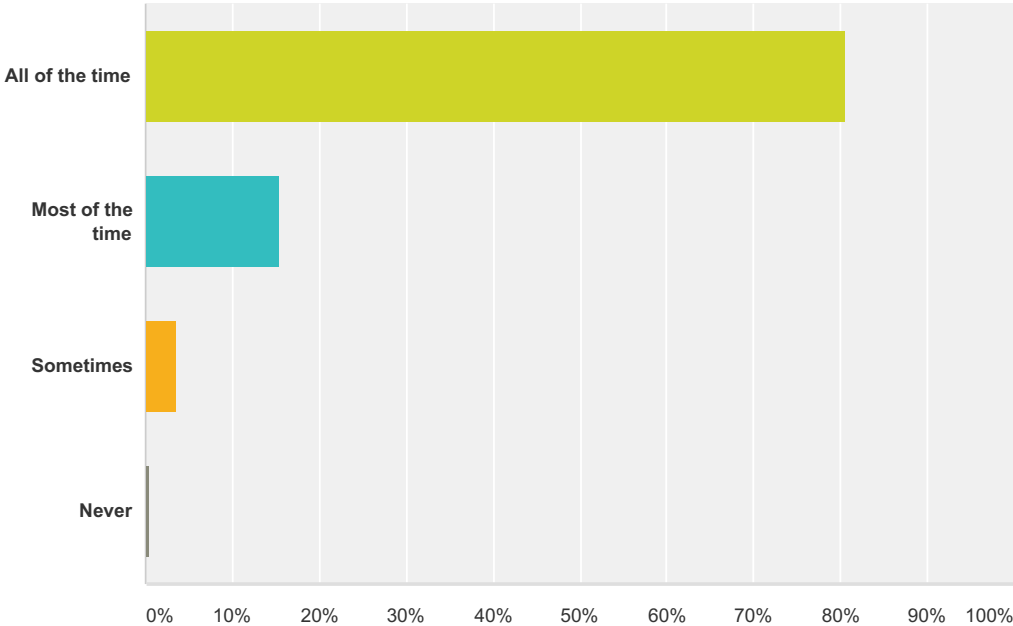

Q3 I enjoy praying with my class and the school.

Answered: 304 Skipped: 0

Answer Choices	Responses
All of the time	80.59% 245
Most of the time	15.46% 47
Sometimes	3.62% 11
Never	0.33% 1
Total	304

Q4 I enjoy praying silently.

Answered: 303 Skipped: 1

Answer Choices	Responses	
All of the time	78.55%	238
Most of the time	13.86%	42
Sometimes	7.26%	22
Never	0.33%	1
Total		303

Q5 I enjoy singing and listening to hymns.

Answered: 303 Skipped: 1