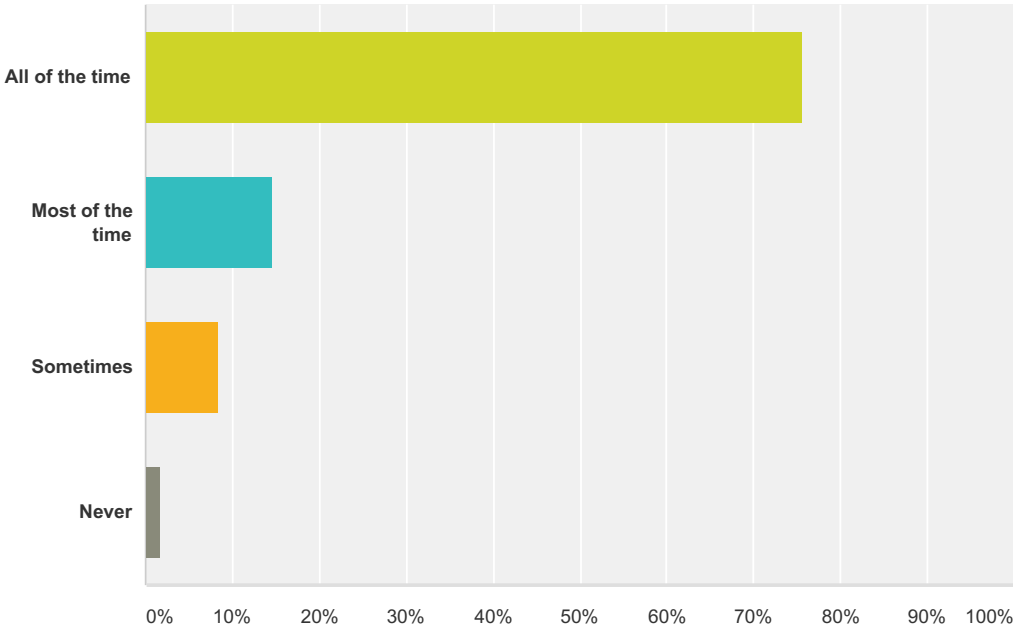

Q3 I enjoy praying with my class and the school.

Answered: 304 Skipped: 0

Answer Choices	Responses
All of the time	80.59% 245
Most of the time	15.46% 47
Sometimes	3.62% 11
Never	0.33% 1
Total	304

Q4 I enjoy praying silently.

Answered: 303 Skipped: 1

Answer Choices	Responses	
All of the time	78.55%	238
Most of the time	13.86%	42
Sometimes	7.26%	22
Never	0.33%	1
Total		303

Q5 I enjoy singing and listening to hymns.

Answered: 303 Skipped: 1