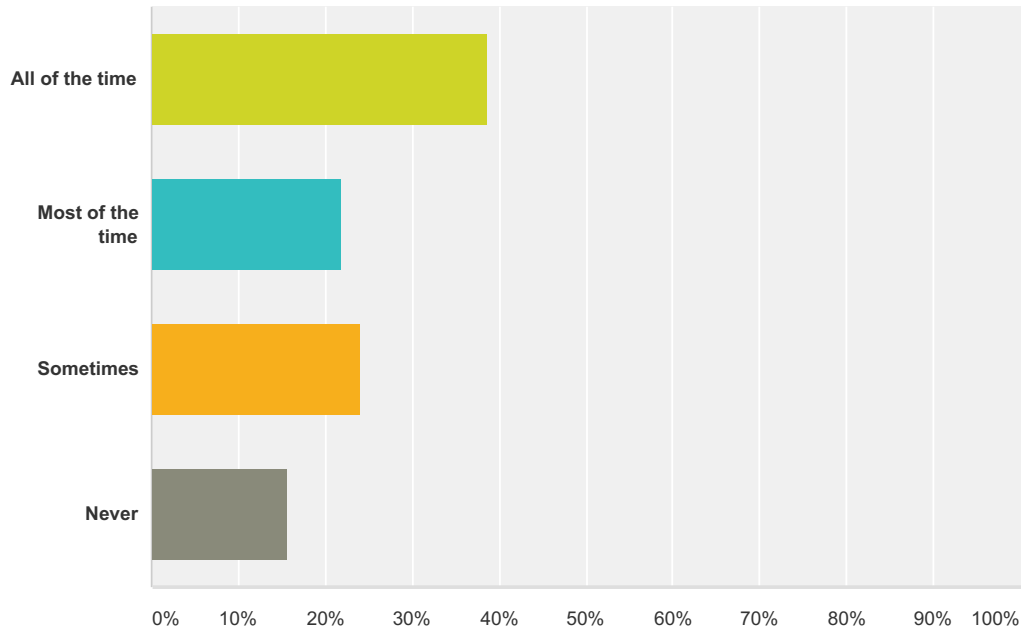

Answered: 302 Skipped: 2

Answer Choices	Responses	Count
All of the time	86.09%	260
Most of the time	11.59%	35
Sometimes	1.99%	6
Never	0.33%	1
Total		302

Q9 I enjoy R.E. lessons.

Answered: 301 Skipped: 3

Answer Choices	Responses
All of the time	74.75% 225
Most of the time	20.27% 61
Sometimes	3.65% 11
Never	1.33% 4
Total	301

Q10 I care for others.

Answered: 301 Skipped: 3

Answer Choices	Responses
All of the time	87.71% 264
Most of the time	11.30% 34
Sometimes	1.00% 3
Never	0.00% 0
Total	301

Q11 I use the Pupil Voice Board.

Answered: 301 Skipped: 3

Answer Choices	Responses
All of the time	38.54% 116
Most of the time	21.93% 66
Sometimes	23.92% 72
Never	15.61% 47
Total	301

Q12 I go to Mass.

Answered: 300 Skipped: 4

Answer Choices	Responses	
All of the time	36.00%	108
Most of the time	35.00%	105
Sometimes	25.00%	75
Never	4.00%	12
Total		300