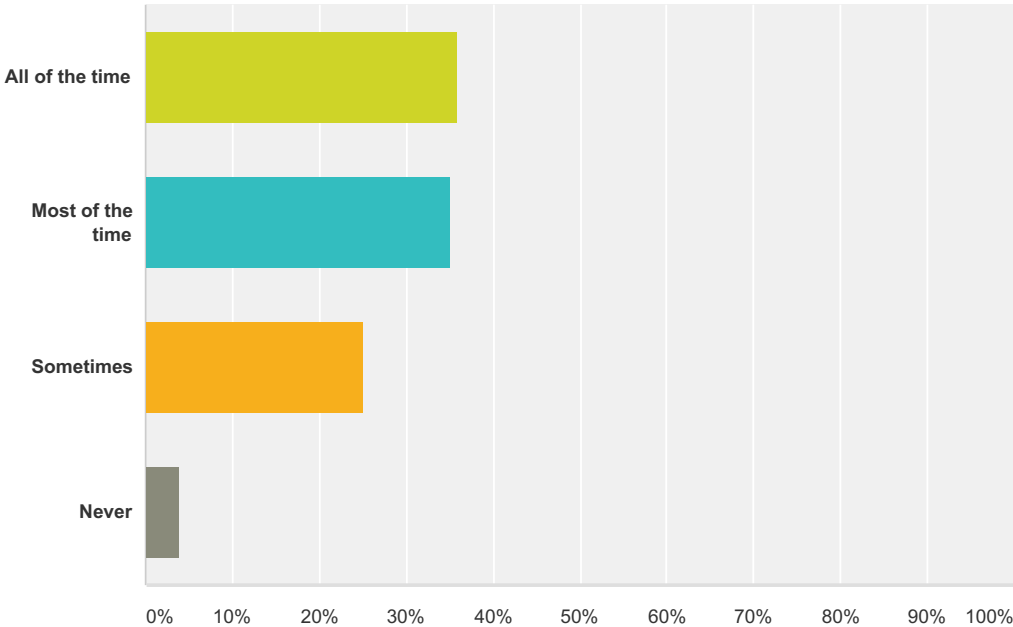

Answered: 302 Skipped: 2

Answer Choices	Responses	Count
All of the time	86.09%	260
Most of the time	11.59%	35
Sometimes	1.99%	6
Never	0.33%	1
Total		302

Q9 I enjoy R.E. lessons.

Answered: 301 Skipped: 3

Answer Choices	Responses
All of the time	74.75% 225
Most of the time	20.27% 61
Sometimes	3.65% 11
Never	1.33% 4
Total	301

Q10 I care for others.

Answered: 301 Skipped: 3

Answer Choices	Responses
All of the time	87.71% 264
Most of the time	11.30% 34
Sometimes	1.00% 3
Never	0.00% 0
Total	301

Q11 I use the Pupil Voice Board.

Answered: 301 Skipped: 3

Answer Choices	Responses
All of the time	38.54% 116
Most of the time	21.93% 66
Sometimes	23.92% 72
Never	15.61% 47
Total	301

Q12 I go to Mass.

Answered: 300 Skipped: 4

Answer Choices	Responses	
All of the time	36.00%	108
Most of the time	35.00%	105
Sometimes	25.00%	75
Never	4.00%	12
Total		300