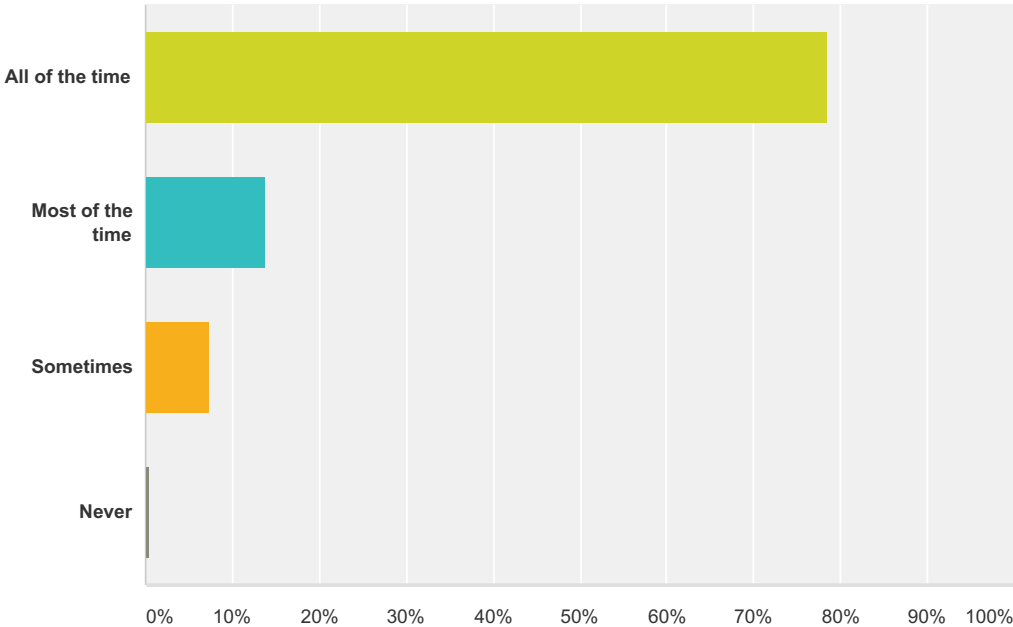

Q3 I enjoy praying with my class and the school.

Answered: 304 Skipped: 0

Answer Choices	Responses
All of the time	80.59% 245
Most of the time	15.46% 47
Sometimes	3.62% 11
Never	0.33% 1
Total	304

Q4 I enjoy praying silently.

Answered: 303 Skipped: 1

Answer Choices	Responses	
All of the time	78.55%	238
Most of the time	13.86%	42
Sometimes	7.26%	22
Never	0.33%	1
Total		303

Q5 I enjoy singing and listening to hymns.

Answered: 303 Skipped: 1