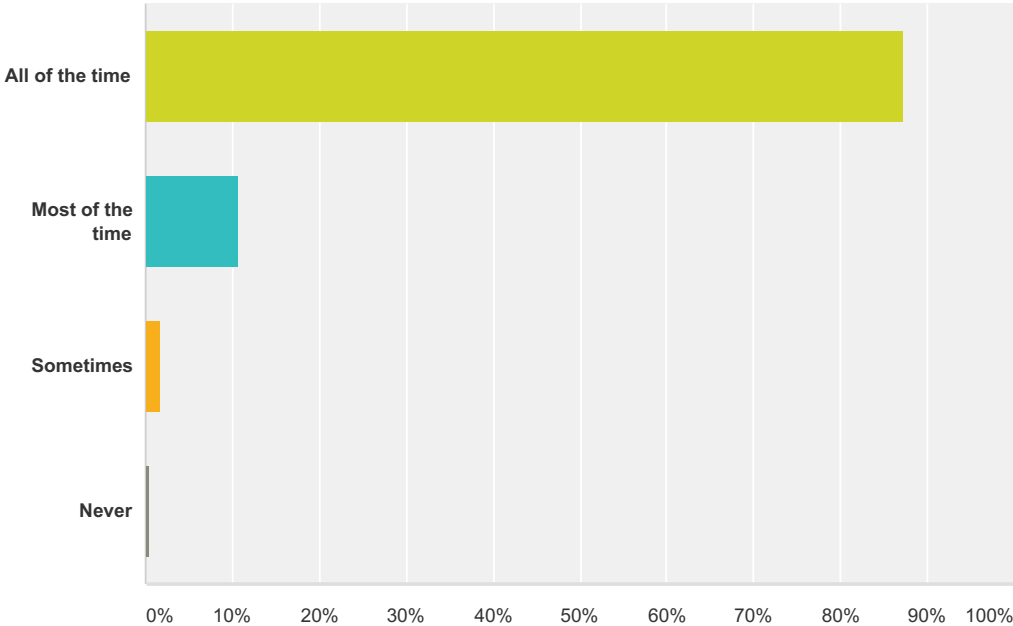

Q14 My school helps my Catholic faith grow stronger.

Answered: 299 Skipped: 5

Answer Choices	Responses
All of the time	87.29% 261
Most of the time	10.70% 32
Sometimes	1.67% 5
Never	0.33% 1
Total	299