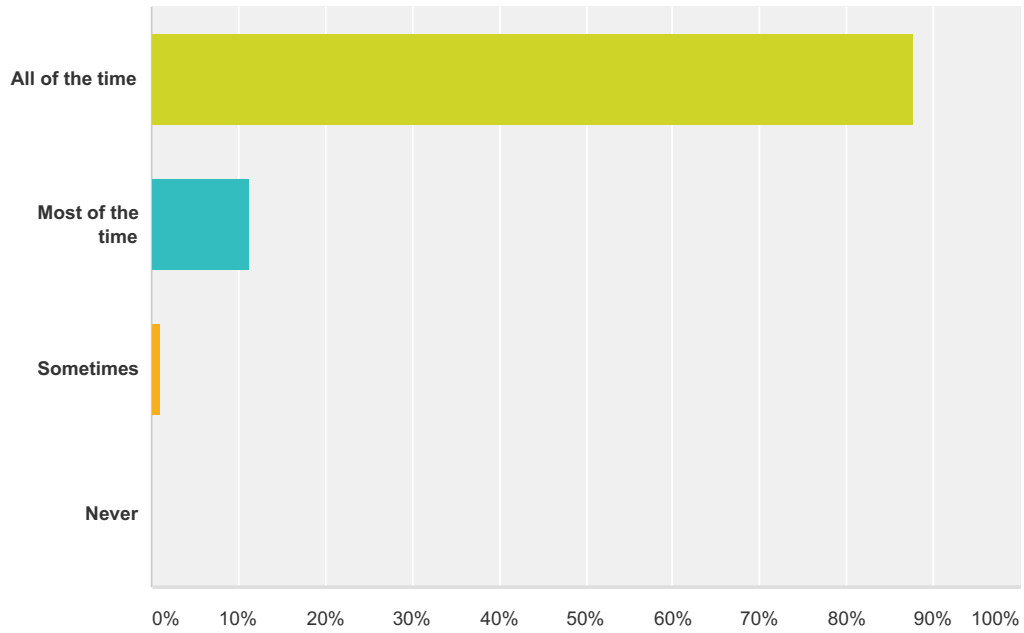

Answered: 302 Skipped: 2

Answer Choices	Responses	Count
All of the time	86.09%	260
Most of the time	11.59%	35
Sometimes	1.99%	6
Never	0.33%	1
Total		302

Q9 I enjoy R.E. lessons.

Answered: 301 Skipped: 3

Answer Choices	Responses
All of the time	74.75% 225
Most of the time	20.27% 61
Sometimes	3.65% 11
Never	1.33% 4
Total	301

Q10 I care for others.

Answered: 301 Skipped: 3

Answer Choices	Responses
All of the time	87.71% 264
Most of the time	11.30% 34
Sometimes	1.00% 3
Never	0.00% 0
Total	301

Q11 I use the Pupil Voice Board.

Answered: 301 Skipped: 3