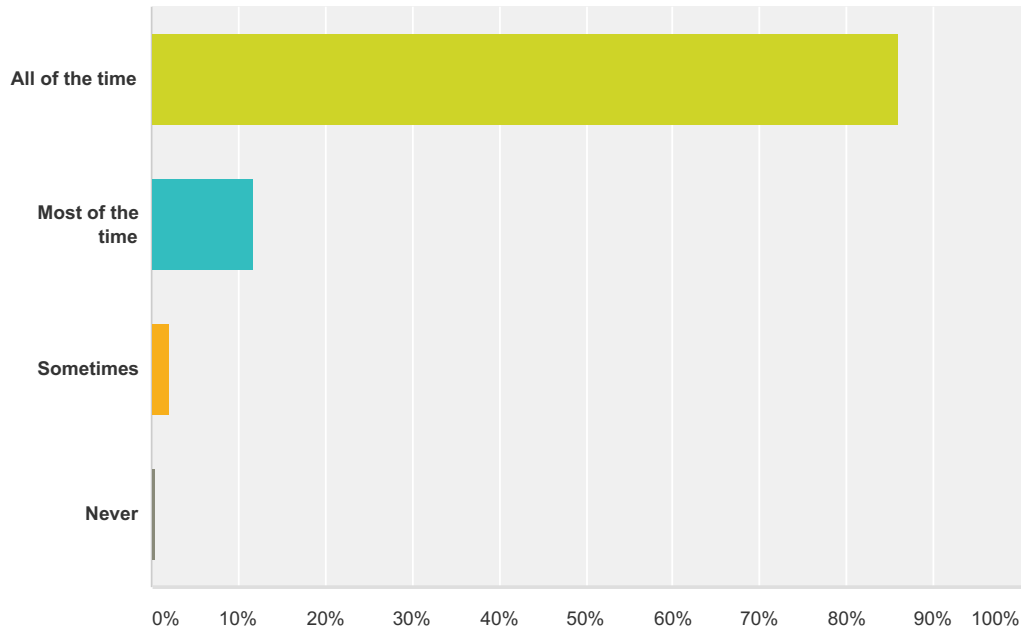

Q7 I enjoy the Gospel Assemblies.

Answered: 302 Skipped: 2

Answer Choices	Responses
All of the time	68.54% 207
Most of the time	22.85% 69
Sometimes	6.29% 19
Never	2.32% 7
Total	302

Q8 I learn a lot in R.E. lessons.

Answered: 302 Skipped: 2

Answer Choices	Responses	Count
All of the time	86.09%	260
Most of the time	11.59%	35
Sometimes	1.99%	6
Never	0.33%	1
Total		302

Q9 I enjoy R.E. lessons.

Answered: 301 Skipped: 3

Answer Choices	Responses
All of the time	74.75% 225
Most of the time	20.27% 61
Sometimes	3.65% 11
Never	1.33% 4
Total	301