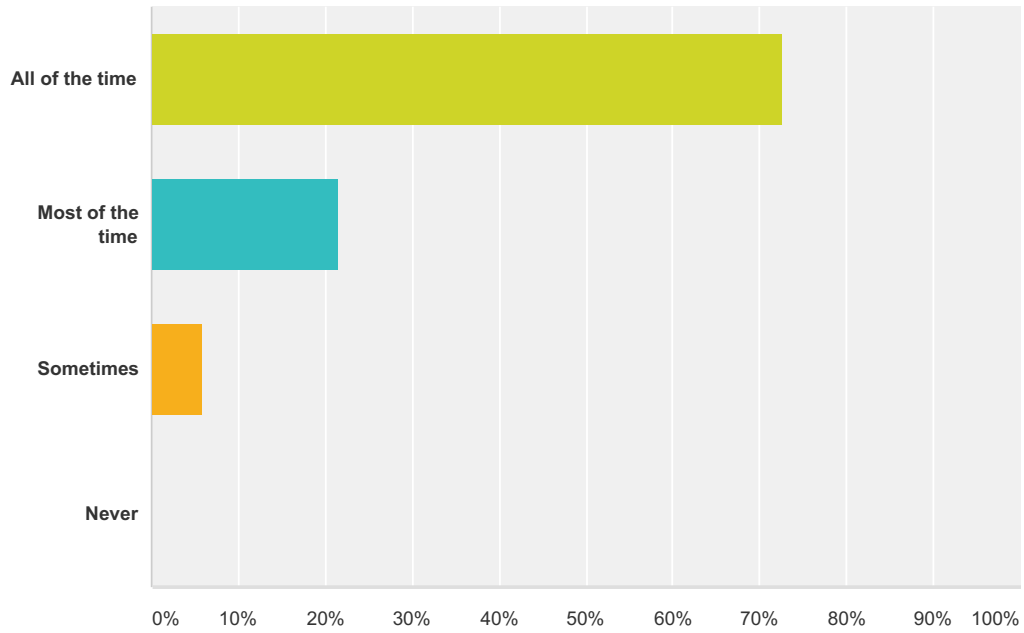

Answered: 303 Skipped: 1

Answer Choices	Responses	
All of the time	78.55%	238
Most of the time	13.86%	42
Sometimes	7.26%	22
Never	0.33%	1
Total		303

Q5 I enjoy singing and listening to hymns.

Answered: 303 Skipped: 1

Answer Choices	Responses	
All of the time	75.58%	229
Most of the time	14.52%	44
Sometimes	8.25%	25
Never	1.65%	5
Total		303

Q6 I learn a lot in the Gospel Assemblies.

Answered: 303 Skipped: 1

Answer Choices	Responses
All of the time	72.61% 220
Most of the time	21.45% 65
Sometimes	5.94% 18
Never	0.00% 0
Total	303