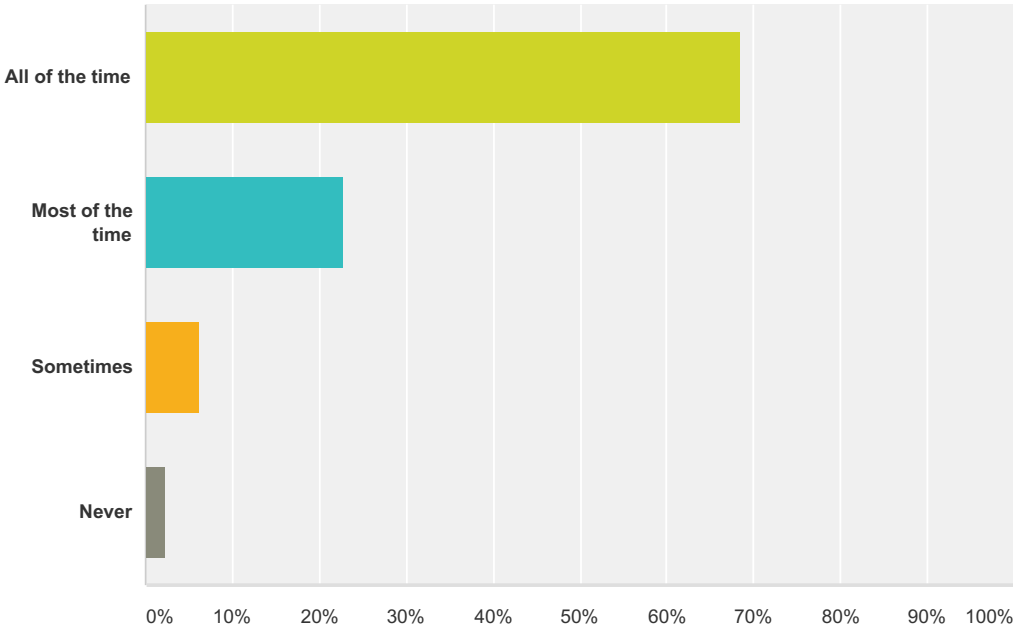

Answer Choices	Responses	
All of the time	75.58%	229
Most of the time	14.52%	44
Sometimes	8.25%	25
Never	1.65%	5
Total		303

Q6 I learn a lot in the Gospel Assemblies.

Answered: 303 Skipped: 1

Answer Choices	Responses
All of the time	72.61% 220
Most of the time	21.45% 65
Sometimes	5.94% 18
Never	0.00% 0
Total	303

Q7 I enjoy the Gospel Assemblies.

Answered: 302 Skipped: 2

Answer Choices	Responses
All of the time	68.54% 207
Most of the time	22.85% 69
Sometimes	6.29% 19
Never	2.32% 7
Total	302

Q8 I learn a lot in R.E. lessons.

Answered: 302 Skipped: 2

Answer Choices	Responses	Count
All of the time	86.09%	260
Most of the time	11.59%	35
Sometimes	1.99%	6
Never	0.33%	1
Total		302

Q9 I enjoy R.E. lessons.

Answered: 301 Skipped: 3

Answer Choices	Responses
All of the time	74.75% 225
Most of the time	20.27% 61
Sometimes	3.65% 11
Never	1.33% 4
Total	301