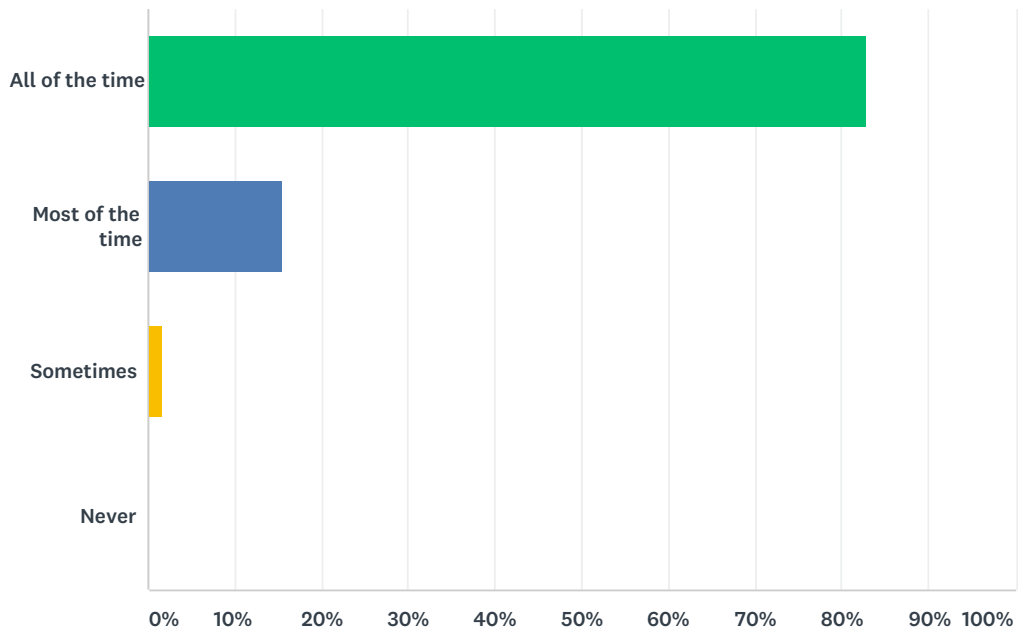

Q10 Teaching at this school helps me develop skills in communication, reading, writing and mathematics.

Answered: 418 Skipped: 66

ANSWER CHOICES	RESPONSES	
All of the time	82.78%	346
Most of the time	15.55%	65
Sometimes	1.67%	7
Never	0.00%	0
TOTAL		418