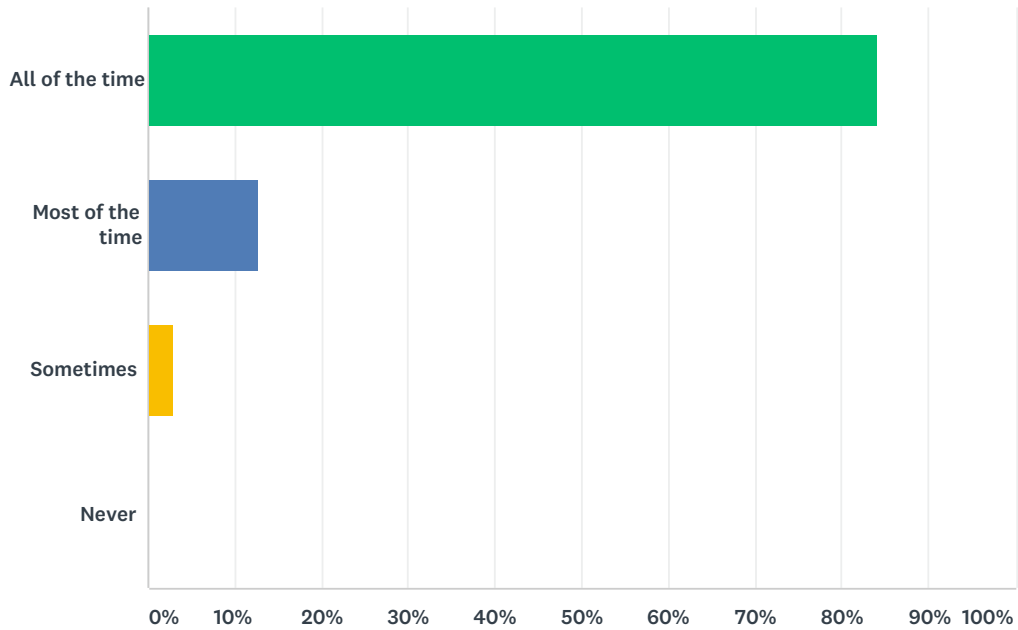

## Q5 I know what to do in lessons.

Answered: 444 Skipped: 40

ANSWER CHOICES	RESPONSES	
All of the time	56.08%	249
Most of the time	36.49%	162
Sometimes	7.43%	33
Never	0.00%	0
TOTAL		444

## Q6 The school helps me do as well as I can.

Answered: 438 Skipped: 46

ANSWER CHOICES	RESPONSES	
All of the time	84.02%	368
Most of the time	12.79%	56
Sometimes	2.97%	13
Never	0.23%	1
TOTAL		438