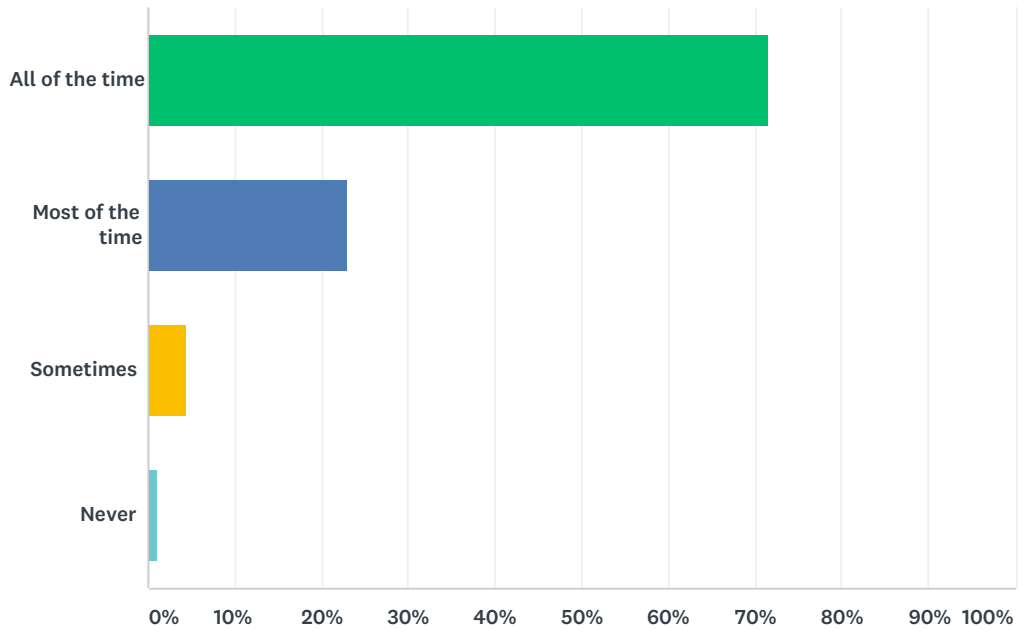

### Q17 Have you been part of a club this year?

Answered: 375 Skipped: 109

ANSWER CHOICES	RESPONSES	
Yes	70.40%	264
No	29.60%	111
TOTAL		375

## Q18 I enjoy playtimes

Answered: 366 Skipped: 118

ANSWER CHOICES	RESPONSES	
All of the time	71.58%	262
Most of the time	22.95%	84
Sometimes	4.37%	16
Never	1.09%	4
TOTAL		366