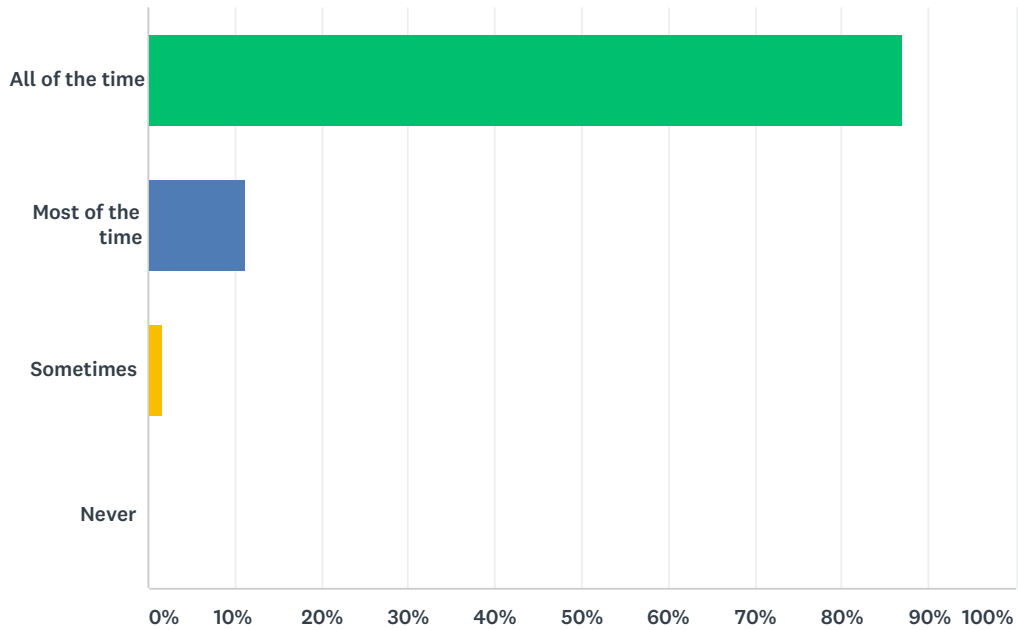

Q9 Teaching at this school is good.

Answered: 421 Skipped: 63

ANSWER CHOICES	RESPONSES	
All of the time	86.94%	366
Most of the time	11.40%	48
Sometimes	1.66%	7
Never	0.00%	0
TOTAL		421