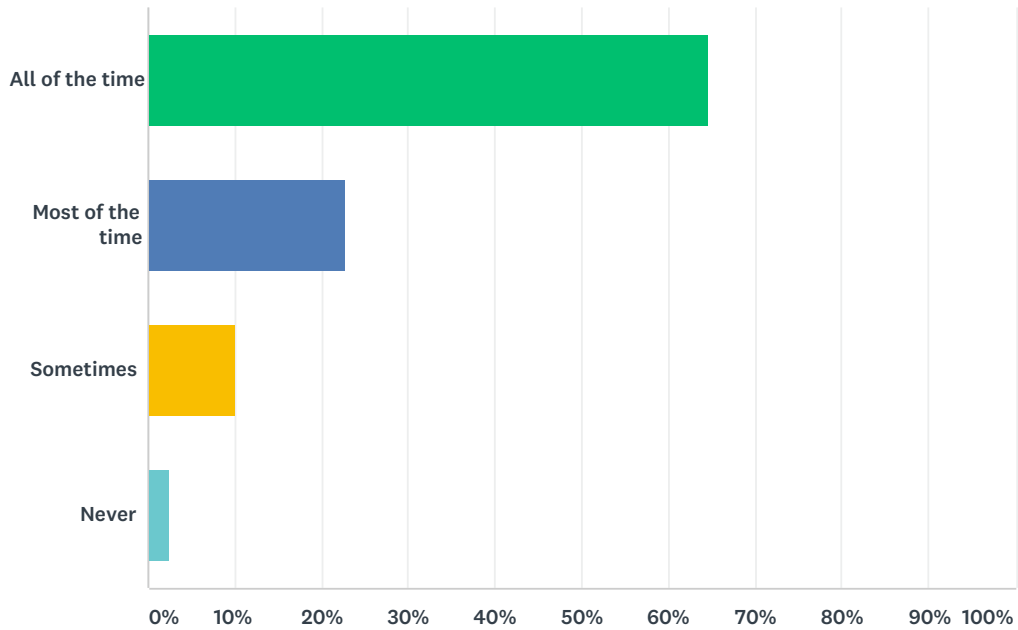

Q21 Homework helps me to learn

Answered: 351 Skipped: 133

ANSWER CHOICES	RESPONSES	
All of the time	64.67%	227
Most of the time	22.79%	80
Sometimes	9.97%	35
Never	2.56%	9
TOTAL		351