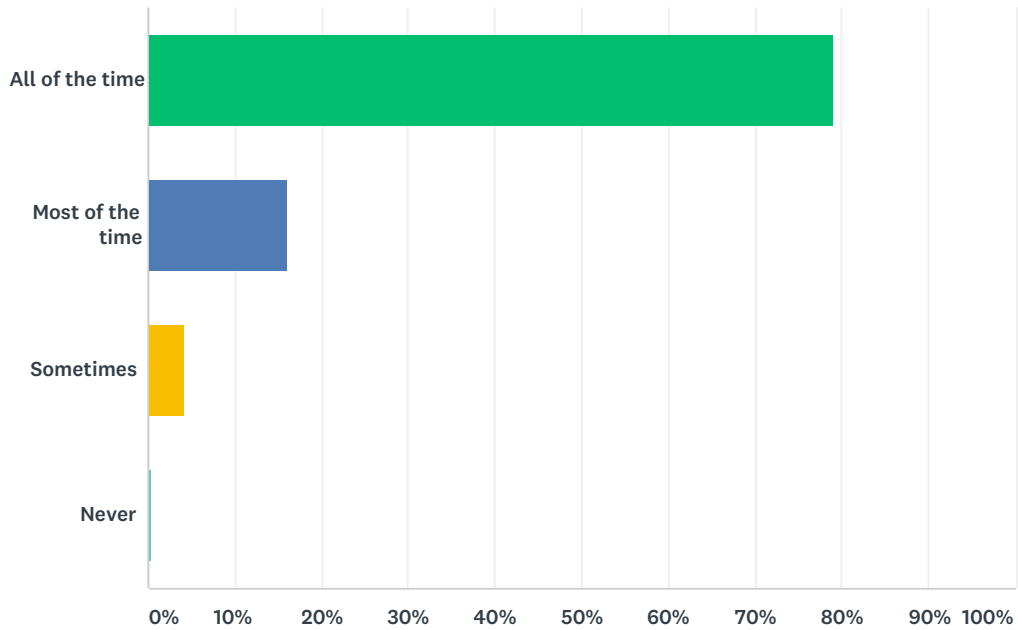

## Q6 The school helps me do as well as I can.

Answered: 438 Skipped: 46

ANSWER CHOICES	RESPONSES	
All of the time	84.02%	368
Most of the time	12.79%	56
Sometimes	2.97%	13
Never	0.23%	1
TOTAL		438

## Q7 I know how well I am doing at school.

Answered: 433 Skipped: 51

ANSWER CHOICES	RESPONSES	
All of the time	69.98%	303
Most of the time	20.55%	89
Sometimes	7.39%	32
Never	2.08%	9
TOTAL		433

## Q8 Adults in school explain to me how to improve my work.

Answered: 426 Skipped: 58

ANSWER CHOICES	RESPONSES	
All of the time	79.11%	337
Most of the time	16.20%	69
Sometimes	4.23%	18
Never	0.47%	2
TOTAL		426