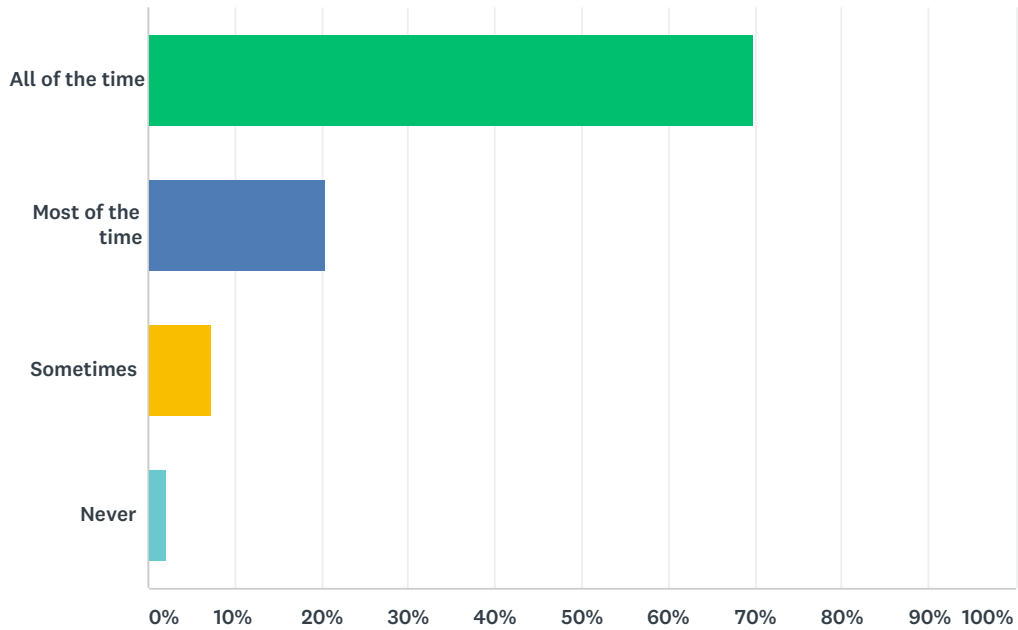

Q7 I know how well I am doing at school.

Answered: 433 Skipped: 51

ANSWER CHOICES	RESPONSES	
All of the time	69.98%	303
Most of the time	20.55%	89
Sometimes	7.39%	32
Never	2.08%	9
TOTAL		433