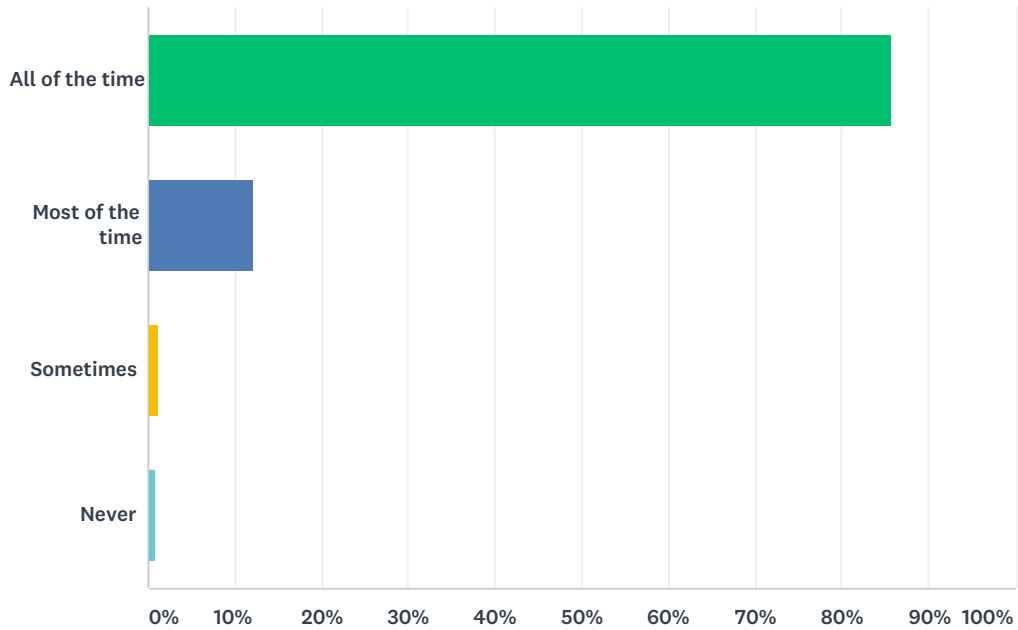

Q16 I feel safe when I am inside the school building.

Answered: 381 Skipped: 103

ANSWER CHOICES	RESPONSES	
All of the time	85.83%	327
Most of the time	12.07%	46
Sometimes	1.31%	5
Never	0.79%	3
TOTAL		381