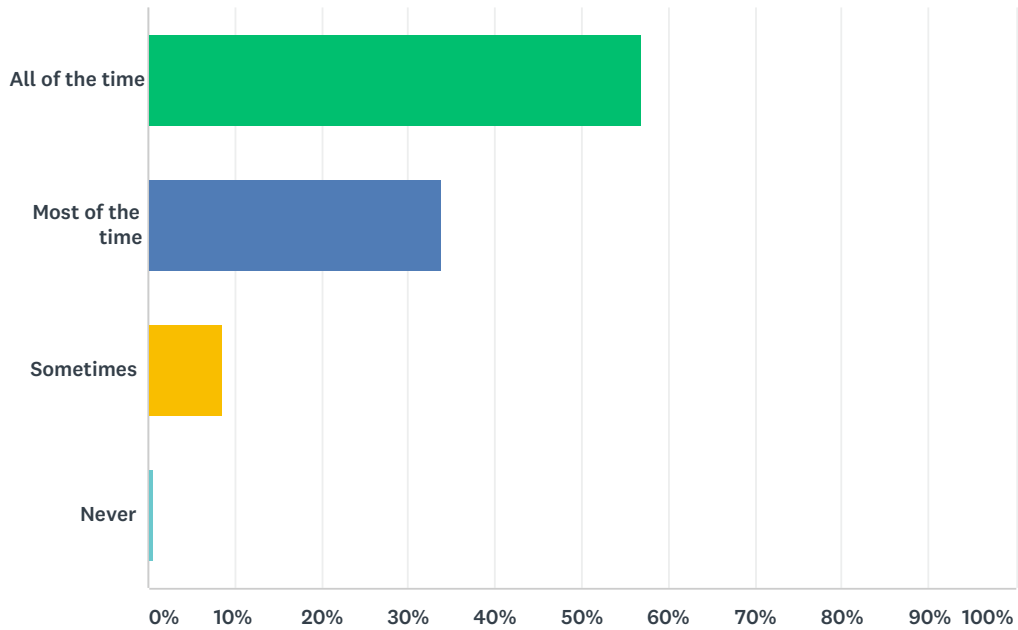

## Q10 Teaching at this school helps me develop skills in communication, reading, writing and mathematics.

Answered: 418 Skipped: 66

ANSWER CHOICES	RESPONSES	
All of the time	82.78%	346
Most of the time	15.55%	65
Sometimes	1.67%	7
Never	0.00%	0
<b>TOTAL</b>		<b>418</b>

## Q11 Behaviour is good in my school

Answered: 413 Skipped: 71

ANSWER CHOICES	RESPONSES	
All of the time	56.90%	235
Most of the time	33.90%	140
Sometimes	8.47%	35
Never	0.73%	3
TOTAL		413