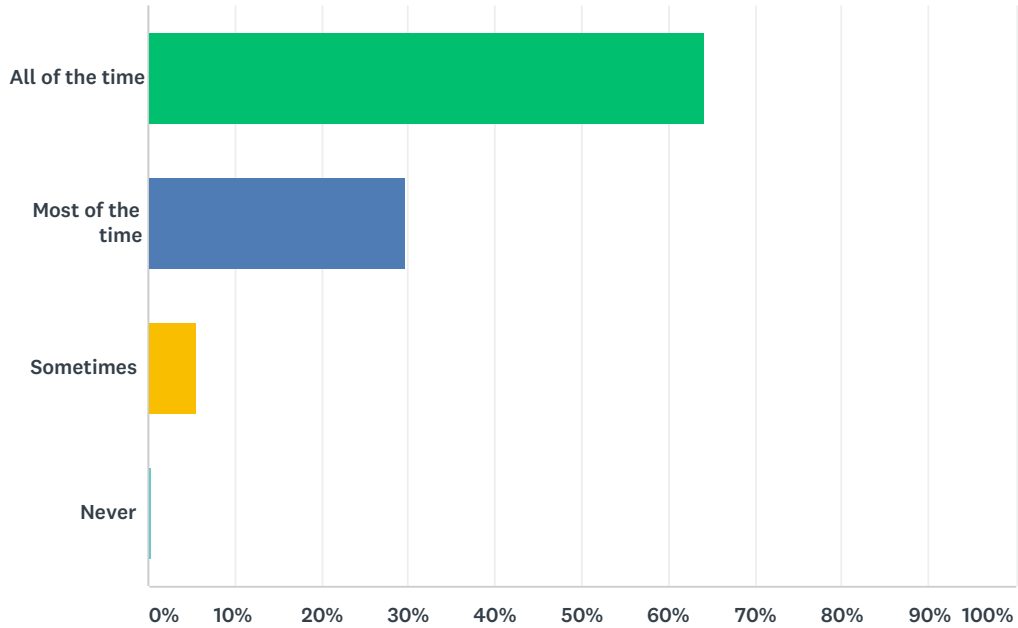

### Q3 I am happy to come to school.

Answered: 459 Skipped: 25

ANSWER CHOICES	RESPONSES	
All of the time	64.27%	295
Most of the time	29.63%	136
Sometimes	5.66%	26
Never	0.44%	2
TOTAL		459

## Q4 I learn a lot in lessons.

Answered: 451 Skipped: 33

ANSWER CHOICES	RESPONSES	
All of the time	73.39%	331
Most of the time	23.95%	108
Sometimes	2.66%	12
Never	0.00%	0
TOTAL		451