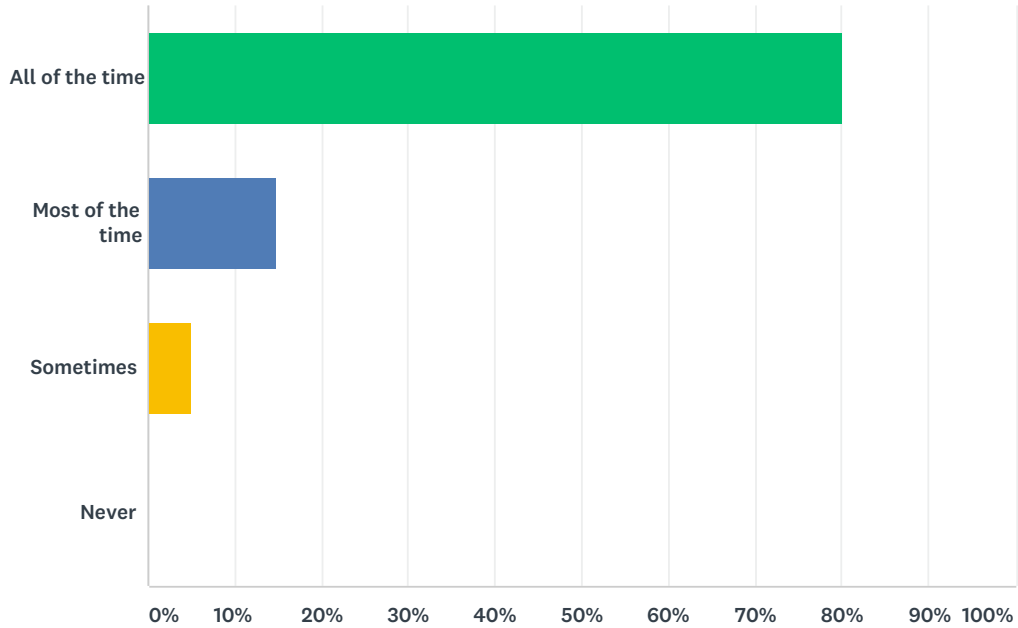

Q19 I have some good friends

Answered: 362 Skipped: 122

ANSWER CHOICES	RESPONSES	
All of the time	80.11%	290
Most of the time	14.92%	54
Sometimes	4.97%	18
Never	0.00%	0
TOTAL		362