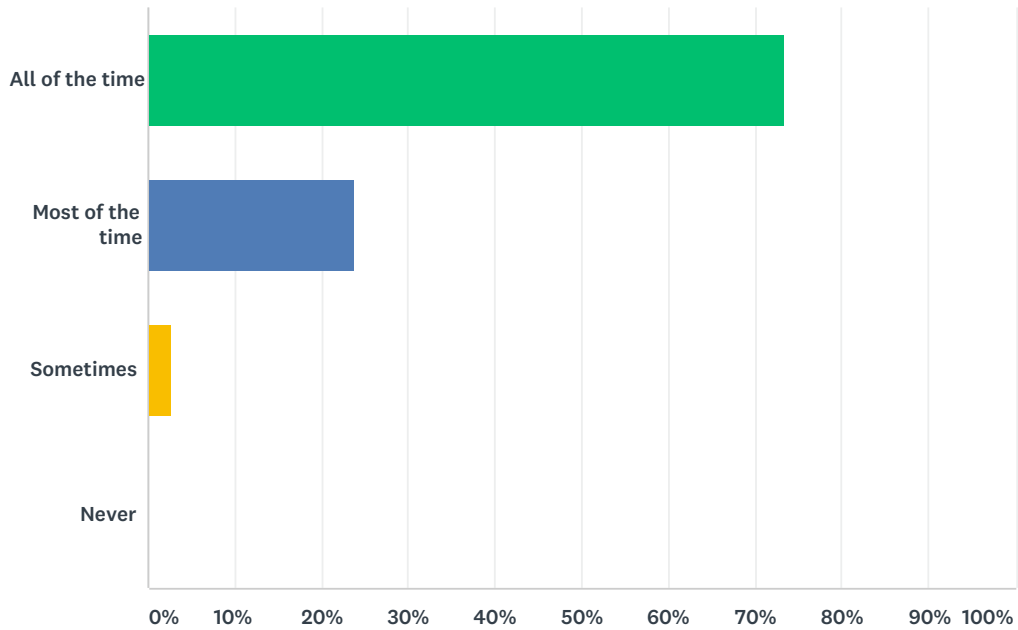

### Q3 I am happy to come to school.

Answered: 459 Skipped: 25

ANSWER CHOICES	RESPONSES	
All of the time	64.27%	295
Most of the time	29.63%	136
Sometimes	5.66%	26
Never	0.44%	2
TOTAL		459

## Q4 I learn a lot in lessons.

Answered: 451 Skipped: 33

ANSWER CHOICES	RESPONSES	
All of the time	73.39%	331
Most of the time	23.95%	108
Sometimes	2.66%	12
Never	0.00%	0
TOTAL		451