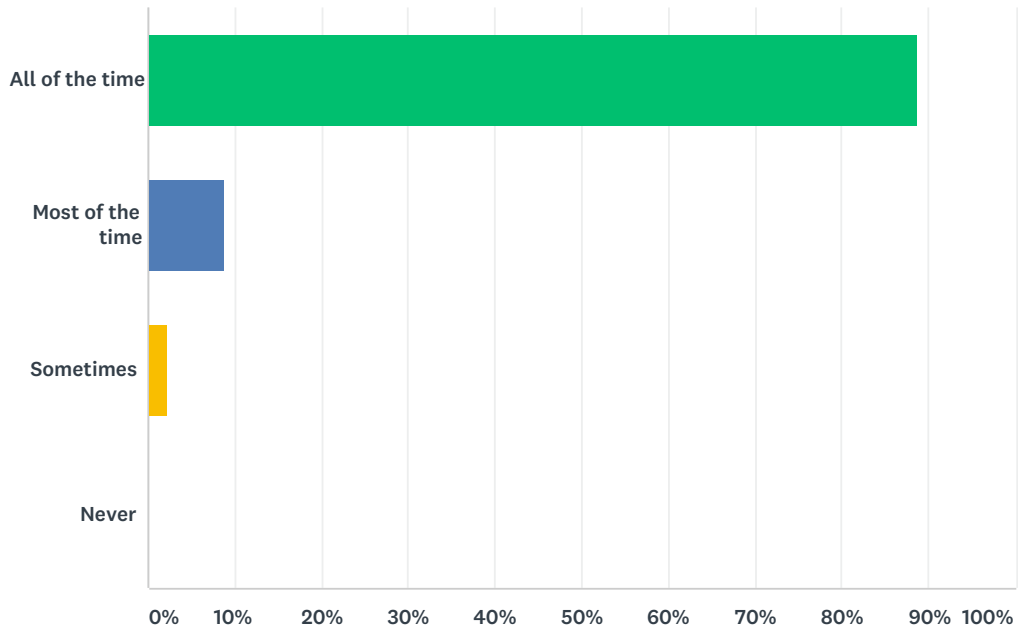

Q20 Teachers don't mind if I make mistakes as long as I try my best

Answered: 361 Skipped: 123

ANSWER CHOICES	RESPONSES	
All of the time	88.64%	320
Most of the time	8.86%	32
Sometimes	2.22%	8
Never	0.28%	1
TOTAL		361