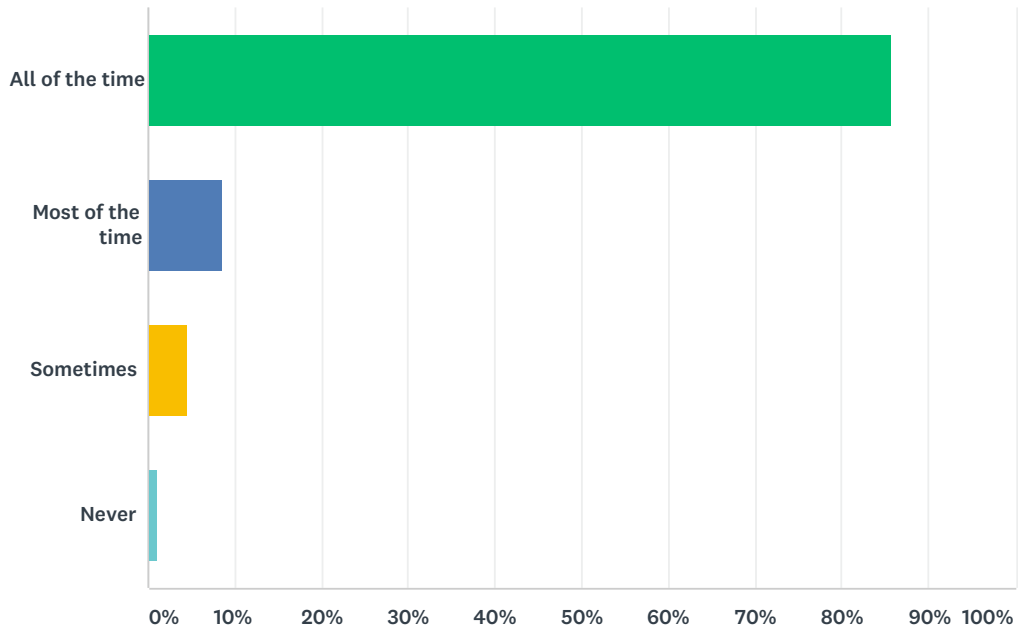

## Q11 Behaviour is good in my school

Answered: 413 Skipped: 71

ANSWER CHOICES	RESPONSES	
All of the time	56.90%	235
Most of the time	33.90%	140
Sometimes	8.47%	35
Never	0.73%	3
TOTAL		413

## Q12 Behaviour is good in lessons.

Answered: 406 Skipped: 78

ANSWER CHOICES	RESPONSES	
All of the time	57.64%	234
Most of the time	37.19%	151
Sometimes	4.68%	19
Never	0.49%	2
TOTAL		406

### Q13 The school deals with all types of bullying very well.

Answered: 392 Skipped: 92

ANSWER CHOICES	RESPONSES	
All of the time	85.71%	336
Most of the time	8.67%	34
Sometimes	4.59%	18
Never	1.02%	4
TOTAL		392