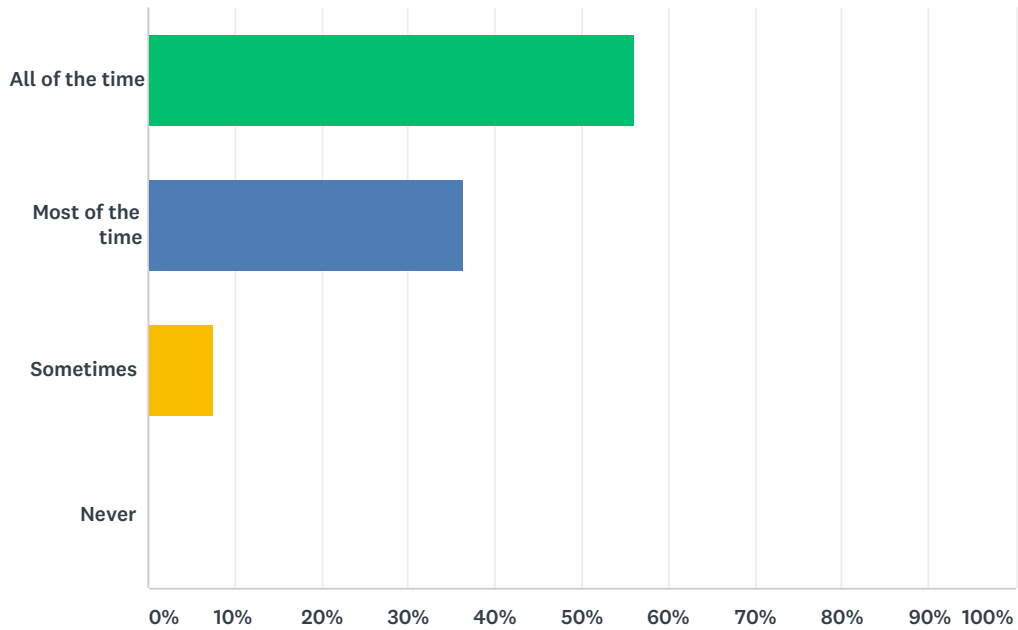

## Q4 I learn a lot in lessons.

Answered: 451 Skipped: 33

ANSWER CHOICES	RESPONSES	
All of the time	73.39%	331
Most of the time	23.95%	108
Sometimes	2.66%	12
Never	0.00%	0
TOTAL		451

## Q5 I know what to do in lessons.

Answered: 444 Skipped: 40

ANSWER CHOICES	RESPONSES	
All of the time	56.08%	249
Most of the time	36.49%	162
Sometimes	7.43%	33
Never	0.00%	0
TOTAL		444