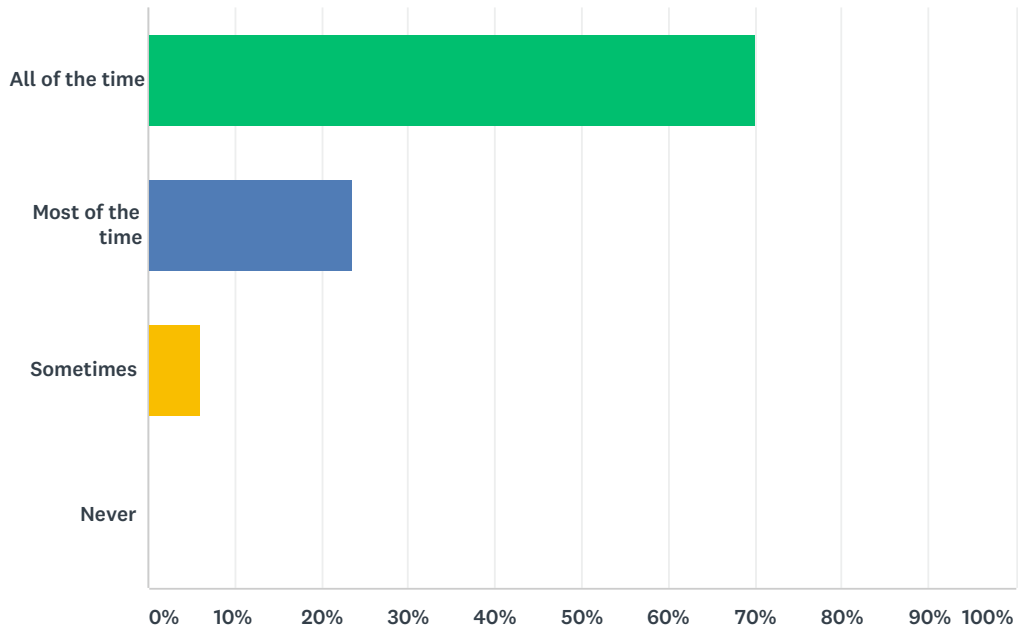

### Q14 If I have a problem, I can ask an adult for help.

Answered: 383 Skipped: 101

ANSWER CHOICES	RESPONSES	
All of the time	74.67%	286
Most of the time	20.63%	79
Sometimes	3.66%	14
Never	1.04%	4
TOTAL		383

## Q15 I feel safe when I am on the playground.

Answered: 381 Skipped: 103

ANSWER CHOICES	RESPONSES	
All of the time	70.08%	267
Most of the time	23.62%	90
Sometimes	6.04%	23
Never	0.26%	1
TOTAL		381