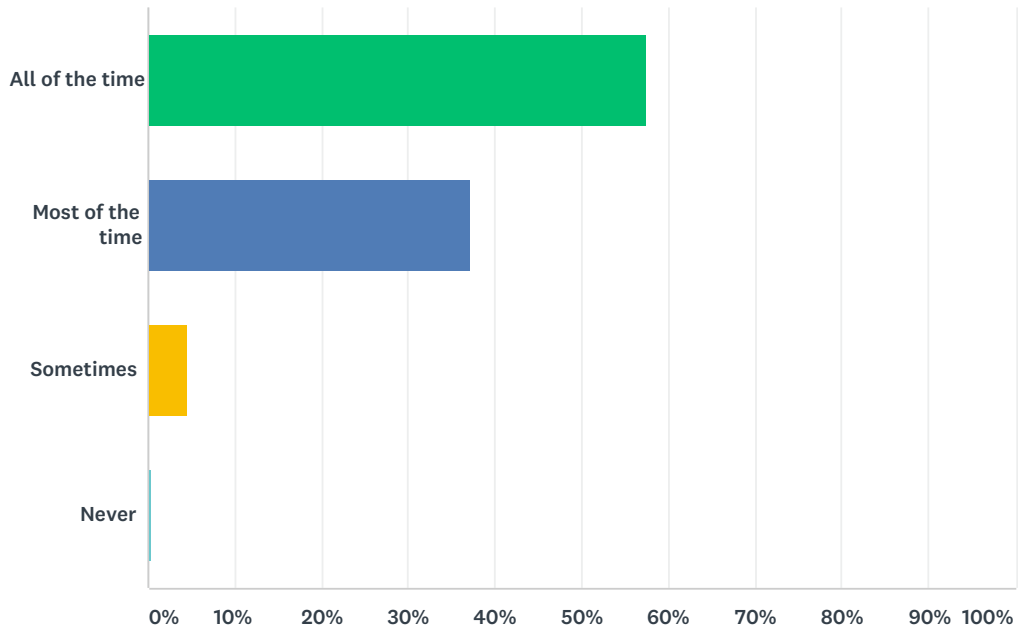

## Q11 Behaviour is good in my school

Answered: 413 Skipped: 71

ANSWER CHOICES	RESPONSES	
All of the time	56.90%	235
Most of the time	33.90%	140
Sometimes	8.47%	35
Never	0.73%	3
TOTAL		413

## Q12 Behaviour is good in lessons.

Answered: 406 Skipped: 78

ANSWER CHOICES	RESPONSES	
All of the time	57.64%	234
Most of the time	37.19%	151
Sometimes	4.68%	19
Never	0.49%	2
TOTAL		406