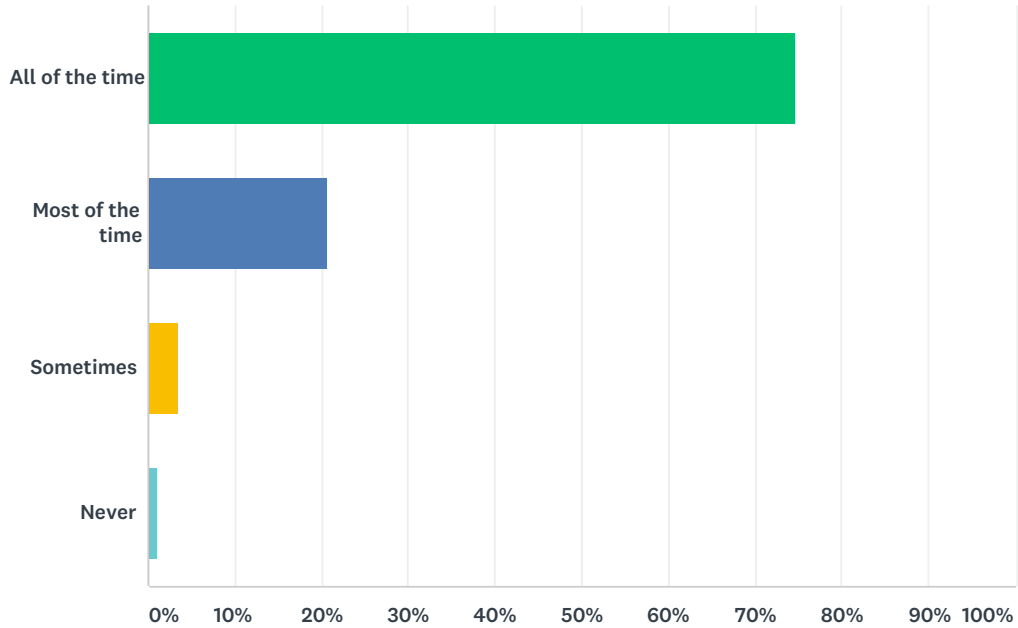

### Q13 The school deals with all types of bullying very well.

Answered: 392 Skipped: 92

ANSWER CHOICES	RESPONSES	
All of the time	85.71%	336
Most of the time	8.67%	34
Sometimes	4.59%	18
Never	1.02%	4
TOTAL		392

### Q14 If I have a problem, I can ask an adult for help.

Answered: 383 Skipped: 101

ANSWER CHOICES	RESPONSES	
All of the time	74.67%	286
Most of the time	20.63%	79
Sometimes	3.66%	14
Never	1.04%	4
TOTAL		383