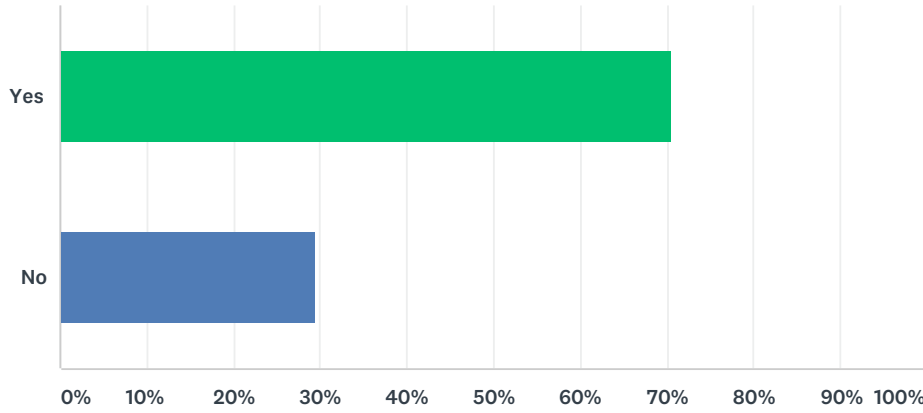

Q17 Have you been part of a club this year?

Answered: 375 Skipped: 109

ANSWER CHOICES	RESPONSES	
Yes	70.40%	264
No	29.60%	111
TOTAL		375