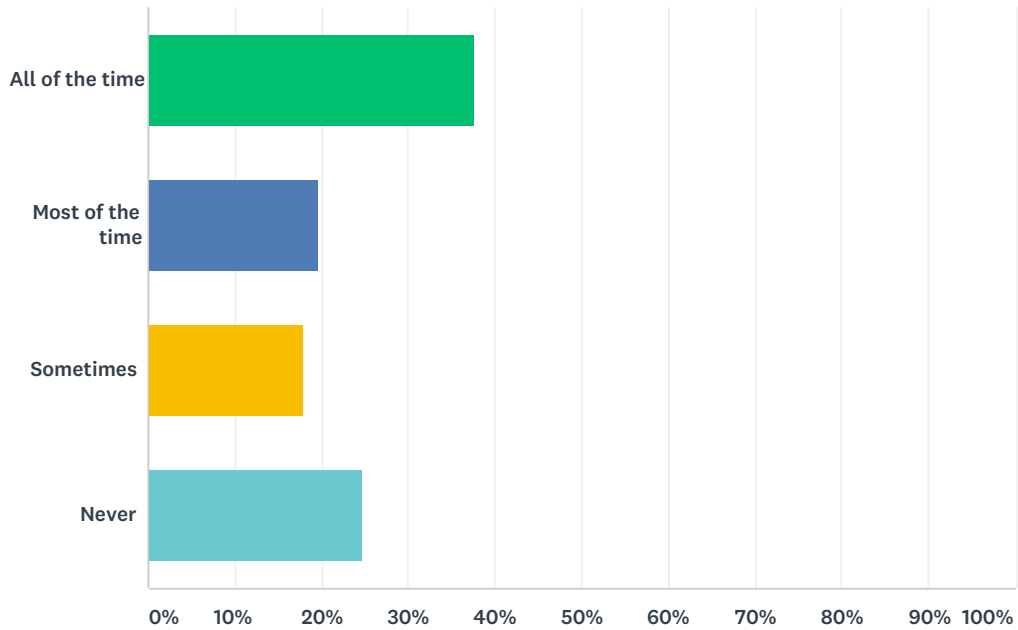

Answered: 315 Skipped: 23

ANSWER CHOICES	RESPONSES	
All of the time	80.63%	254
Most of the time	15.24%	48
Sometimes	4.13%	13
Never	0.00%	0
TOTAL		315

Q9 I enjoy R.E. lessons.

Answered: 314 Skipped: 24

ANSWER CHOICES	RESPONSES	
All of the time	71.02%	223
Most of the time	21.66%	68
Sometimes	6.37%	20
Never	0.96%	3
TOTAL		314

Q10 I care for others.

Answered: 312 Skipped: 26

ANSWER CHOICES	RESPONSES	
All of the time	89.74%	280
Most of the time	8.33%	26
Sometimes	1.92%	6
Never	0.00%	0
TOTAL		312

Q11 I use the Pupil Voice Board.

Answered: 311 Skipped: 27

ANSWER CHOICES	RESPONSES	
All of the time	37.62%	117
Most of the time	19.61%	61
Sometimes	18.01%	56
Never	24.76%	77
TOTAL		311

Q12 I go to Mass.

Answered: 308 Skipped: 30

ANSWER CHOICES	RESPONSES	
All of the time	48.38%	149
Most of the time	26.30%	81
Sometimes	22.40%	69
Never	2.92%	9
TOTAL		308