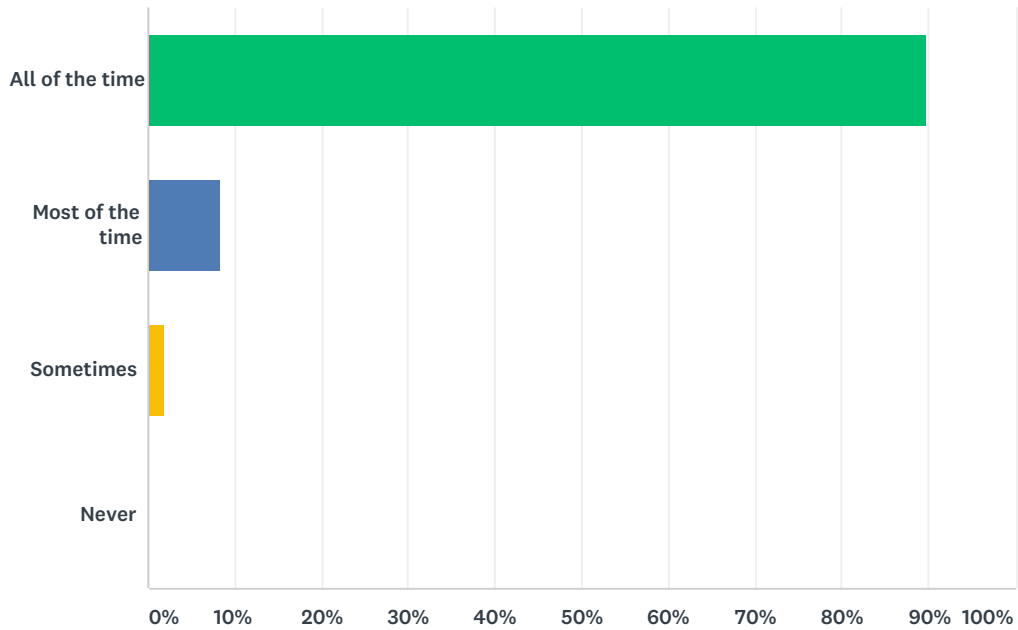

Q7 I enjoy the Gospel Assemblies.

Answered: 318 Skipped: 20

ANSWER CHOICES	RESPONSES	
All of the time	61.95%	197
Most of the time	24.21%	77
Sometimes	12.26%	39
Never	1.57%	5
TOTAL		318

Q8 I learn a lot in R.E. lessons.

Answered: 315 Skipped: 23

ANSWER CHOICES	RESPONSES	
All of the time	80.63%	254
Most of the time	15.24%	48
Sometimes	4.13%	13
Never	0.00%	0
TOTAL		315

Q9 I enjoy R.E. lessons.

Answered: 314 Skipped: 24

ANSWER CHOICES	RESPONSES	
All of the time	71.02%	223
Most of the time	21.66%	68
Sometimes	6.37%	20
Never	0.96%	3
TOTAL		314

Q10 I care for others.

Answered: 312 Skipped: 26

ANSWER CHOICES	RESPONSES	
All of the time	89.74%	280
Most of the time	8.33%	26
Sometimes	1.92%	6
Never	0.00%	0
TOTAL		312

Q11 I use the Pupil Voice Board.