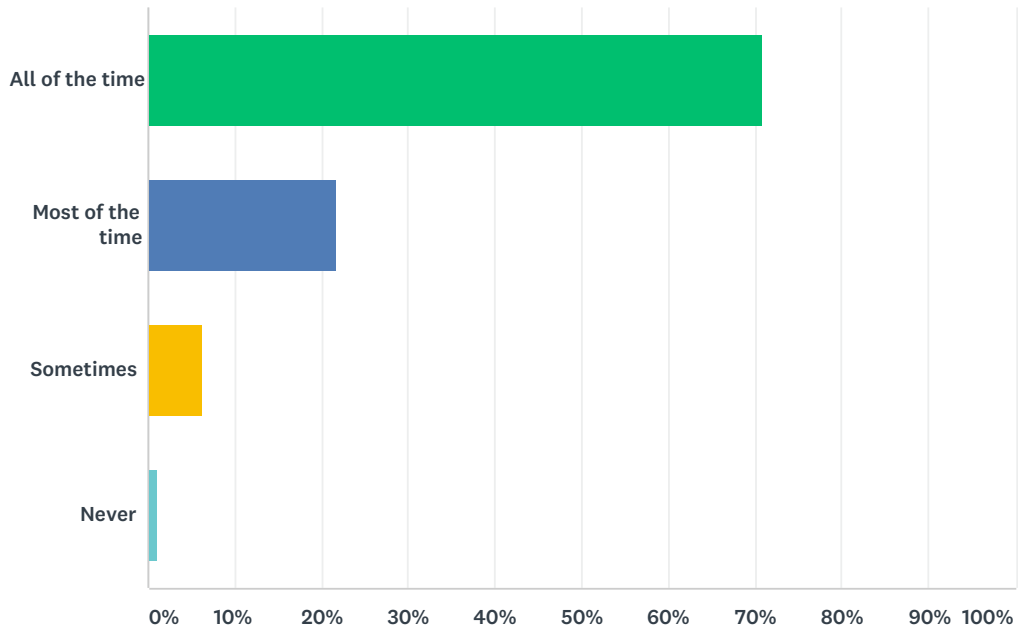

Q7 I enjoy the Gospel Assemblies.

Answered: 318 Skipped: 20

ANSWER CHOICES	RESPONSES	
All of the time	61.95%	197
Most of the time	24.21%	77
Sometimes	12.26%	39
Never	1.57%	5
TOTAL		318

Q8 I learn a lot in R.E. lessons.

Answered: 315 Skipped: 23

ANSWER CHOICES	RESPONSES	
All of the time	80.63%	254
Most of the time	15.24%	48
Sometimes	4.13%	13
Never	0.00%	0
TOTAL		315

Q9 I enjoy R.E. lessons.

Answered: 314 Skipped: 24

ANSWER CHOICES	RESPONSES	
All of the time	71.02%	223
Most of the time	21.66%	68
Sometimes	6.37%	20
Never	0.96%	3
TOTAL		314