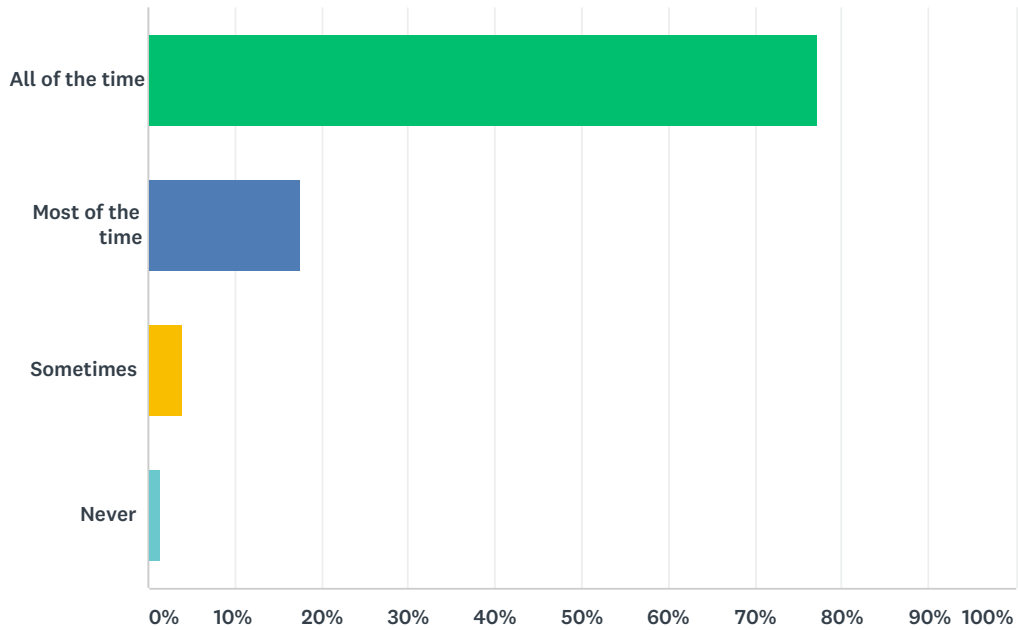

Q3 I enjoy praying with my class and the school.

Answered: 333 Skipped: 5

ANSWER CHOICES	RESPONSES	
All of the time	79.28%	264
Most of the time	18.62%	62
Sometimes	1.50%	5
Never	0.60%	2
TOTAL		333

Q4 I enjoy praying silently.

Answered: 332 Skipped: 6

ANSWER CHOICES	RESPONSES	
All of the time	77.11%	256
Most of the time	17.47%	58
Sometimes	3.92%	13
Never	1.51%	5
TOTAL		332

Q5 I enjoy singing and listening to hymns.

Answered: 329 Skipped: 9