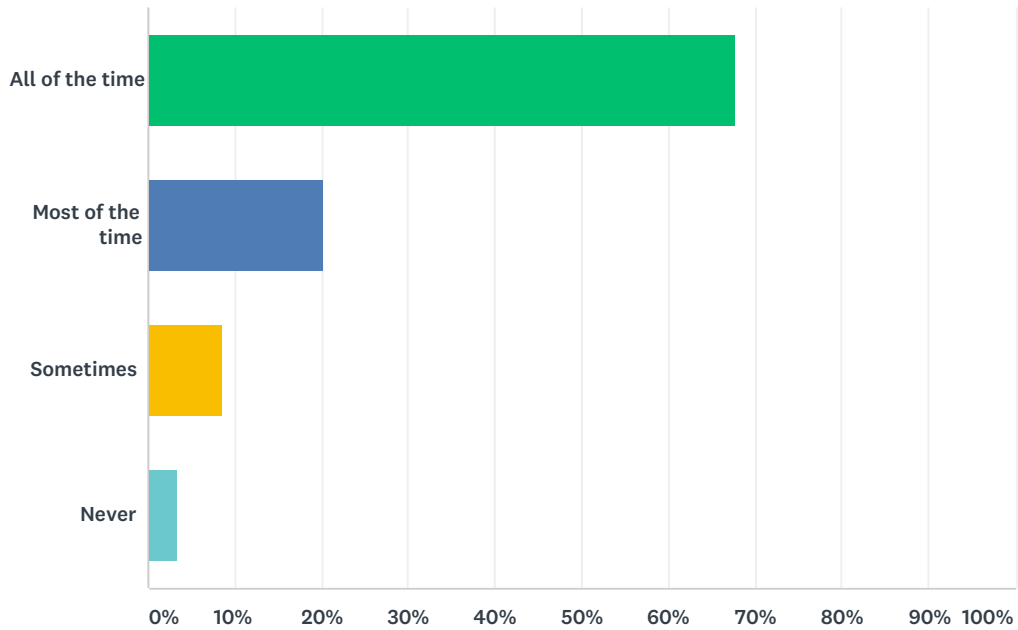

Q3 I enjoy praying with my class and the school.

Answered: 333 Skipped: 5

ANSWER CHOICES	RESPONSES	
All of the time	79.28%	264
Most of the time	18.62%	62
Sometimes	1.50%	5
Never	0.60%	2
TOTAL		333

Q4 I enjoy praying silently.

Answered: 332 Skipped: 6

ANSWER CHOICES	RESPONSES	
All of the time	77.11%	256
Most of the time	17.47%	58
Sometimes	3.92%	13
Never	1.51%	5
TOTAL		332

Q5 I enjoy singing and listening to hymns.

Answered: 329 Skipped: 9