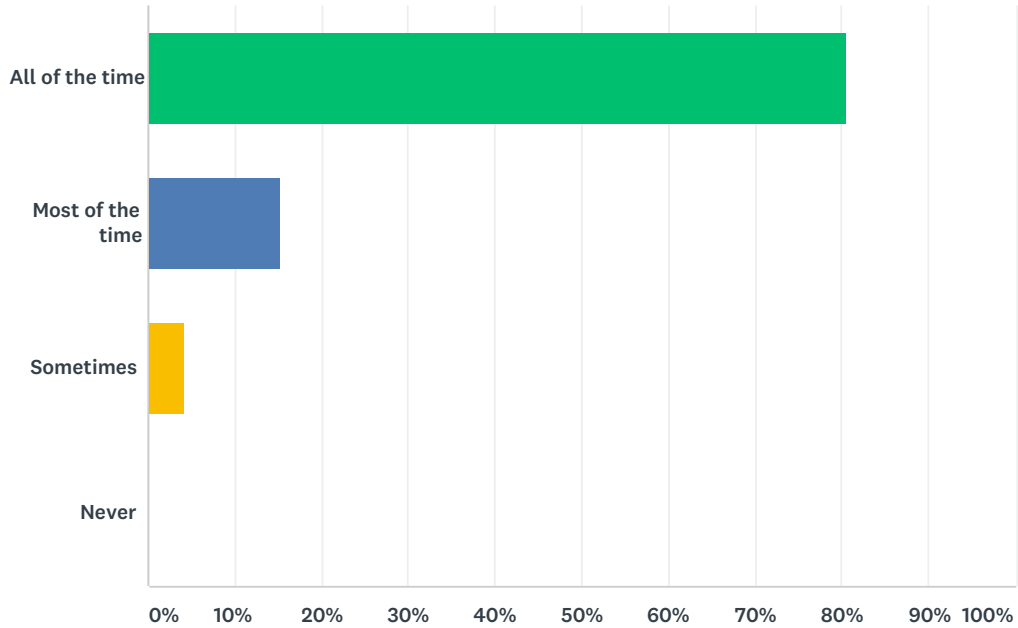

Q7 I enjoy the Gospel Assemblies.

Answered: 318 Skipped: 20

ANSWER CHOICES	RESPONSES	
All of the time	61.95%	197
Most of the time	24.21%	77
Sometimes	12.26%	39
Never	1.57%	5
TOTAL		318

Q8 I learn a lot in R.E. lessons.

Answered: 315 Skipped: 23

ANSWER CHOICES	RESPONSES	
All of the time	80.63%	254
Most of the time	15.24%	48
Sometimes	4.13%	13
Never	0.00%	0
TOTAL		315

Q9 I enjoy R.E. lessons.

Answered: 314 Skipped: 24

ANSWER CHOICES	RESPONSES	
All of the time	71.02%	223
Most of the time	21.66%	68
Sometimes	6.37%	20
Never	0.96%	3
TOTAL		314