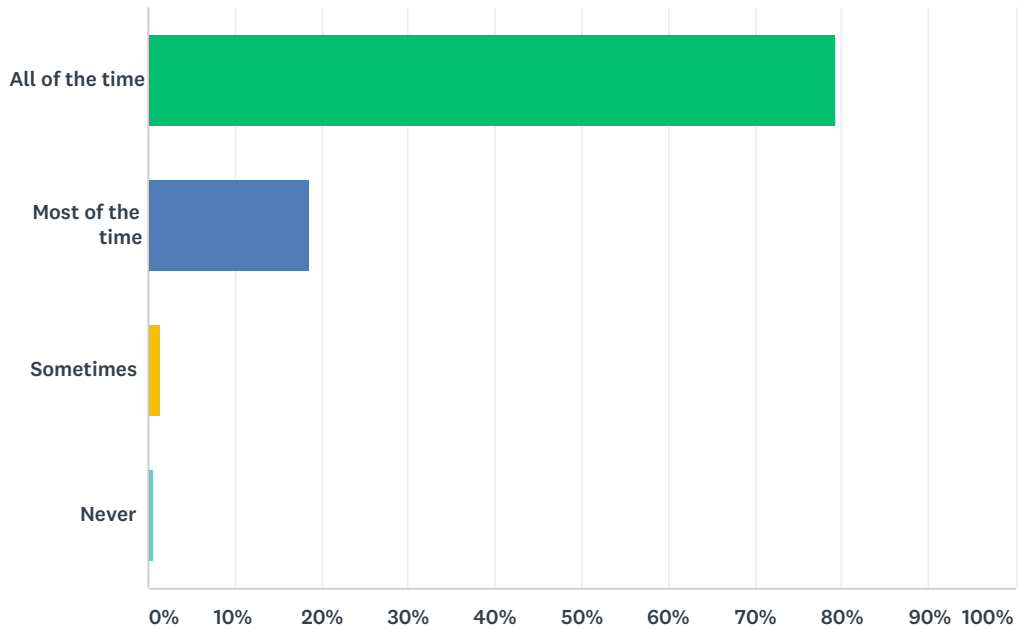

Q3 I enjoy praying with my class and the school.

Answered: 333 Skipped: 5

ANSWER CHOICES	RESPONSES	
All of the time	79.28%	264
Most of the time	18.62%	62
Sometimes	1.50%	5
Never	0.60%	2
TOTAL		333

Q4 I enjoy praying silently.

Answered: 332 Skipped: 6

ANSWER CHOICES	RESPONSES	
All of the time	77.11%	256
Most of the time	17.47%	58
Sometimes	3.92%	13
Never	1.51%	5
TOTAL		332

Q5 I enjoy singing and listening to hymns.

Answered: 329 Skipped: 9