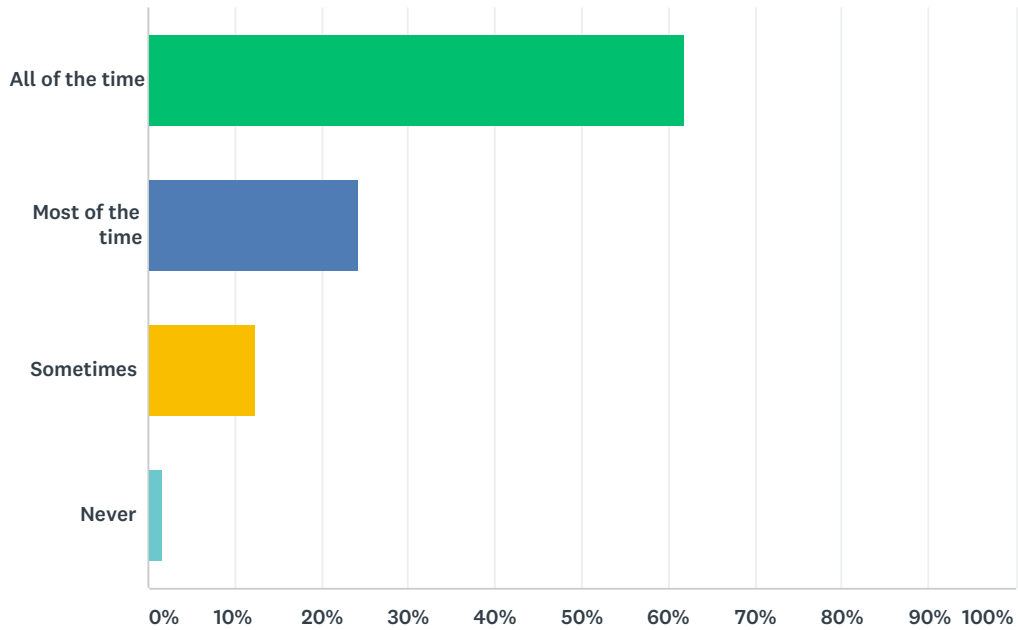

Answered: 332 Skipped: 6

ANSWER CHOICES	RESPONSES	
All of the time	77.11%	256
Most of the time	17.47%	58
Sometimes	3.92%	13
Never	1.51%	5
TOTAL		332

Q5 I enjoy singing and listening to hymns.

Answered: 329 Skipped: 9

ANSWER CHOICES	RESPONSES	
All of the time	67.78%	223
Most of the time	20.36%	67
Sometimes	8.51%	28
Never	3.34%	11
TOTAL		329

Q6 I learn a lot in the Gospel Assemblies.

Answered: 323 Skipped: 15

ANSWER CHOICES	RESPONSES	
All of the time	68.42%	221
Most of the time	22.60%	73
Sometimes	8.36%	27
Never	0.62%	2
TOTAL		323

Q7 I enjoy the Gospel Assemblies.

Answered: 318 Skipped: 20

ANSWER CHOICES	RESPONSES	
All of the time	61.95%	197
Most of the time	24.21%	77
Sometimes	12.26%	39
Never	1.57%	5
TOTAL		318

Q8 I learn a lot in R.E. lessons.

Answered: 315 Skipped: 23

ANSWER CHOICES	RESPONSES	
All of the time	80.63%	254
Most of the time	15.24%	48
Sometimes	4.13%	13
Never	0.00%	0
TOTAL		315

Q9 I enjoy R.E. lessons.

Answered: 314 Skipped: 24

ANSWER CHOICES	RESPONSES	
All of the time	71.02%	223
Most of the time	21.66%	68
Sometimes	6.37%	20
Never	0.96%	3
TOTAL		314