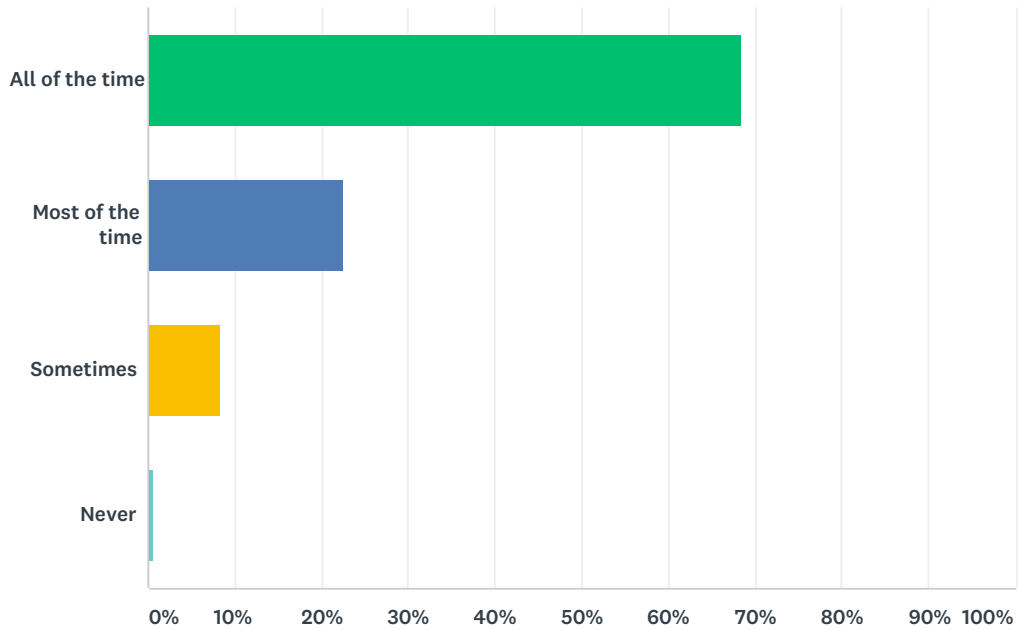

Answered: 332 Skipped: 6

ANSWER CHOICES	RESPONSES	
All of the time	77.11%	256
Most of the time	17.47%	58
Sometimes	3.92%	13
Never	1.51%	5
TOTAL		332

Q5 I enjoy singing and listening to hymns.

Answered: 329 Skipped: 9

ANSWER CHOICES	RESPONSES	
All of the time	67.78%	223
Most of the time	20.36%	67
Sometimes	8.51%	28
Never	3.34%	11
TOTAL		329

Q6 I learn a lot in the Gospel Assemblies.

Answered: 323 Skipped: 15

ANSWER CHOICES	RESPONSES	
All of the time	68.42%	221
Most of the time	22.60%	73
Sometimes	8.36%	27
Never	0.62%	2
TOTAL		323