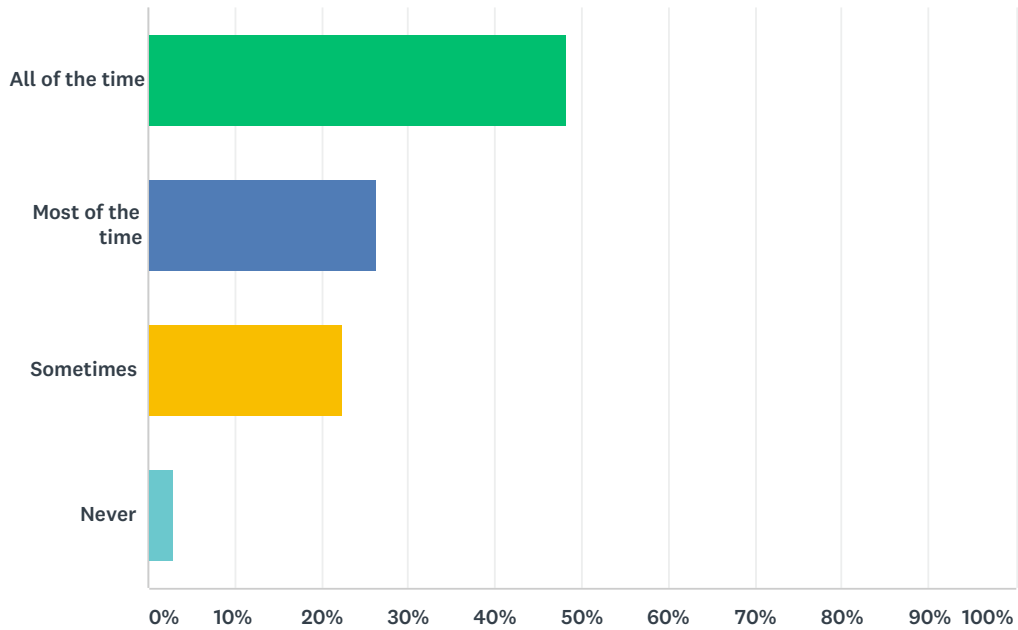

Answered: 315 Skipped: 23

ANSWER CHOICES	RESPONSES	
All of the time	80.63%	254
Most of the time	15.24%	48
Sometimes	4.13%	13
Never	0.00%	0
TOTAL		315

Q9 I enjoy R.E. lessons.

Answered: 314 Skipped: 24

ANSWER CHOICES	RESPONSES	
All of the time	71.02%	223
Most of the time	21.66%	68
Sometimes	6.37%	20
Never	0.96%	3
TOTAL		314

Q10 I care for others.

Answered: 312 Skipped: 26

ANSWER CHOICES	RESPONSES	
All of the time	89.74%	280
Most of the time	8.33%	26
Sometimes	1.92%	6
Never	0.00%	0
TOTAL		312

Q11 I use the Pupil Voice Board.

Answered: 311 Skipped: 27

ANSWER CHOICES	RESPONSES	
All of the time	37.62%	117
Most of the time	19.61%	61
Sometimes	18.01%	56
Never	24.76%	77
TOTAL		311

Q12 I go to Mass.

Answered: 308 Skipped: 30

ANSWER CHOICES	RESPONSES	
All of the time	48.38%	149
Most of the time	26.30%	81
Sometimes	22.40%	69
Never	2.92%	9
TOTAL		308